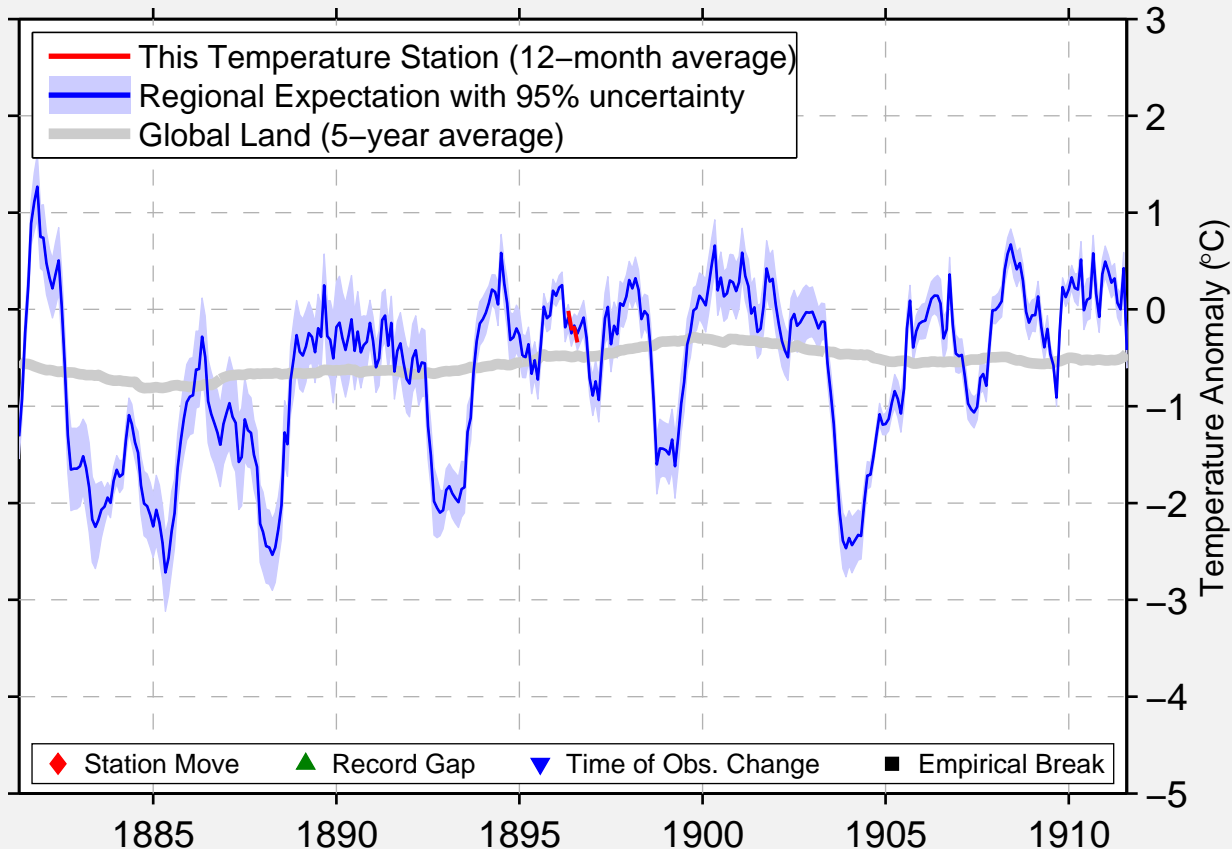

CENTRALIA

44.350 N, 89.833 W (United States)

Data Quality Controlled and Aligned at Breakpoints

Berkeley Earth