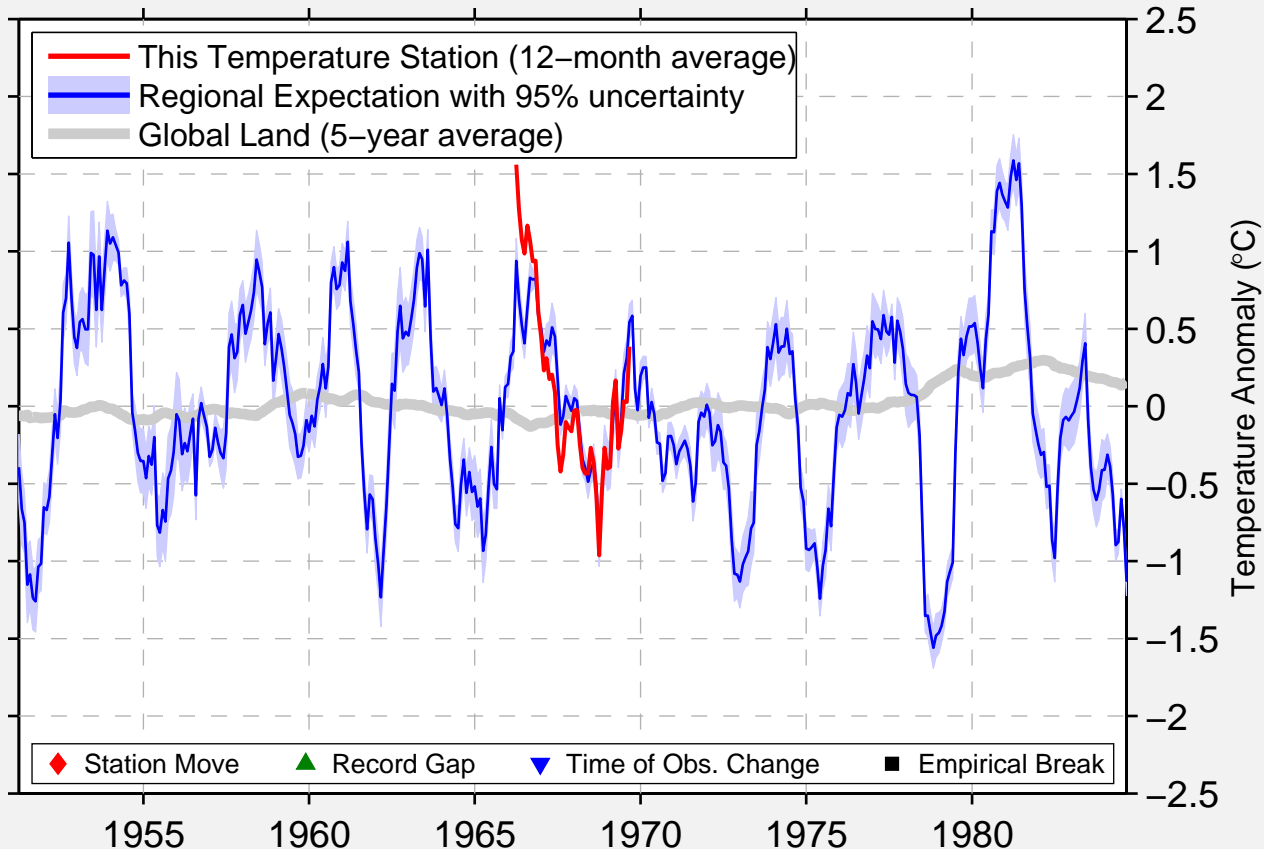

BELKNAP RANCH

44.350 N, 109.350 W (United States)

Data Quality Controlled and Aligned at Breakpoints

Berkeley Earth