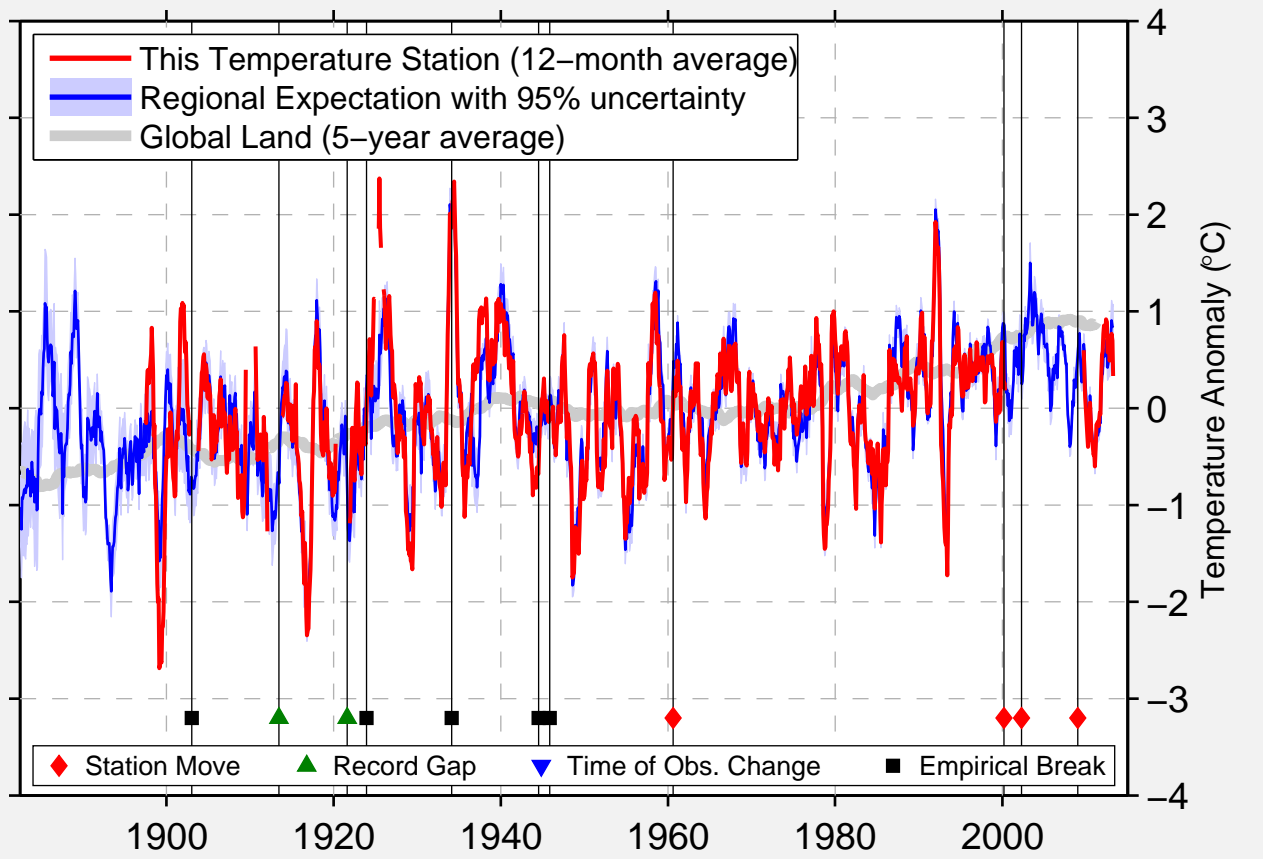

PRINEVILLE 4 NW

44.330 N, 120.858 W (United States)

Data Quality Controlled and Aligned at Breakpoints

Berkeley Earth