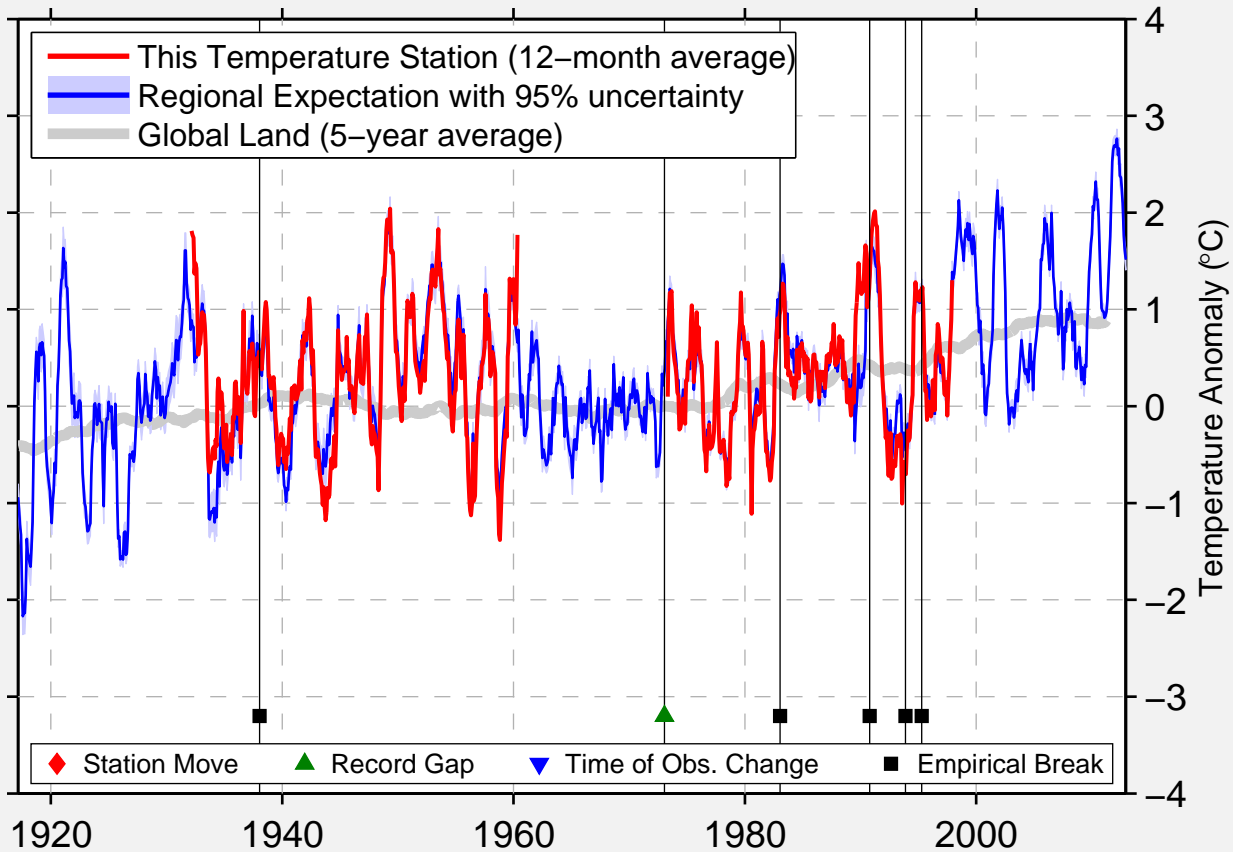

# MONROE 5 NNE

44.317 N, 72.000 W (United States)

Data Quality Controlled and Aligned at Breakpoints

Berkeley Earth