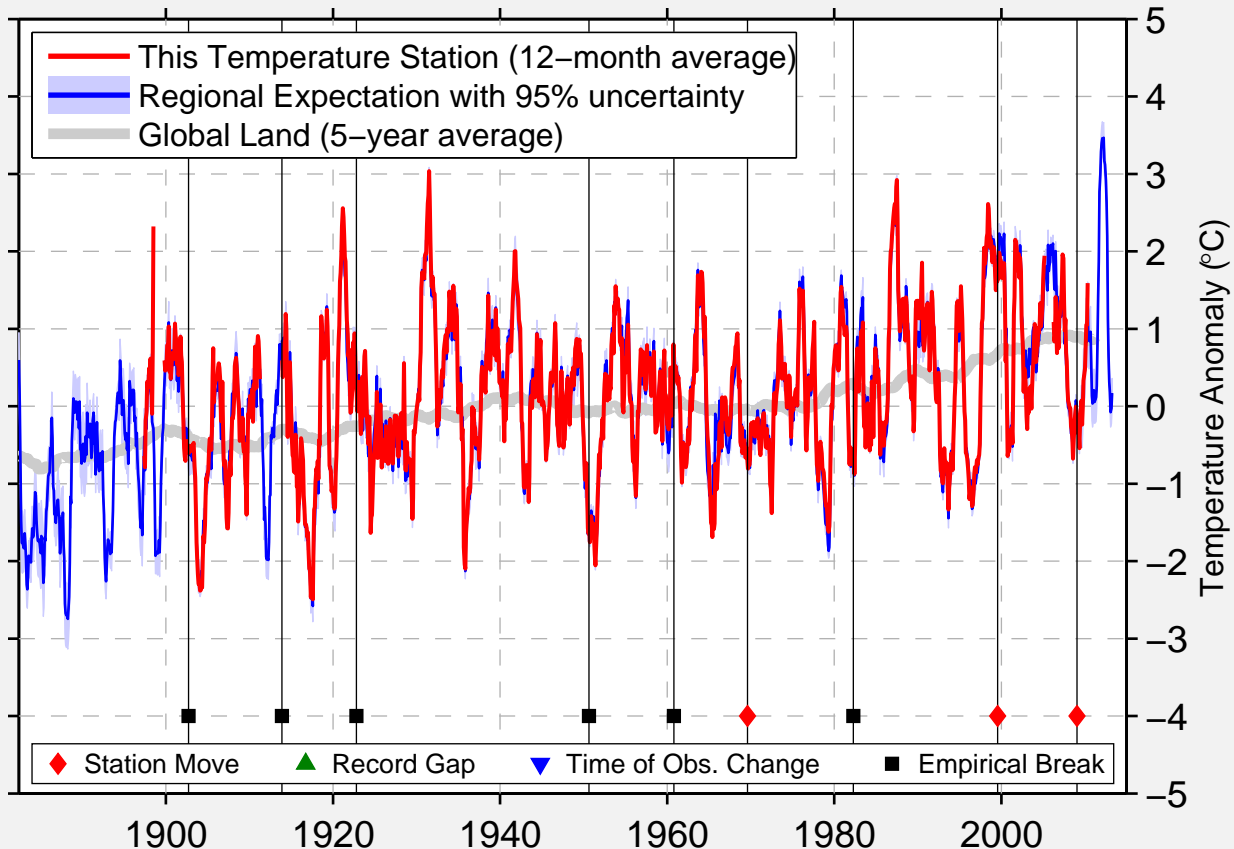

FARIBAULT

44.300 N, 93.267 W (United States)

Data Quality Controlled and Aligned at Breakpoints

Berkeley Earth