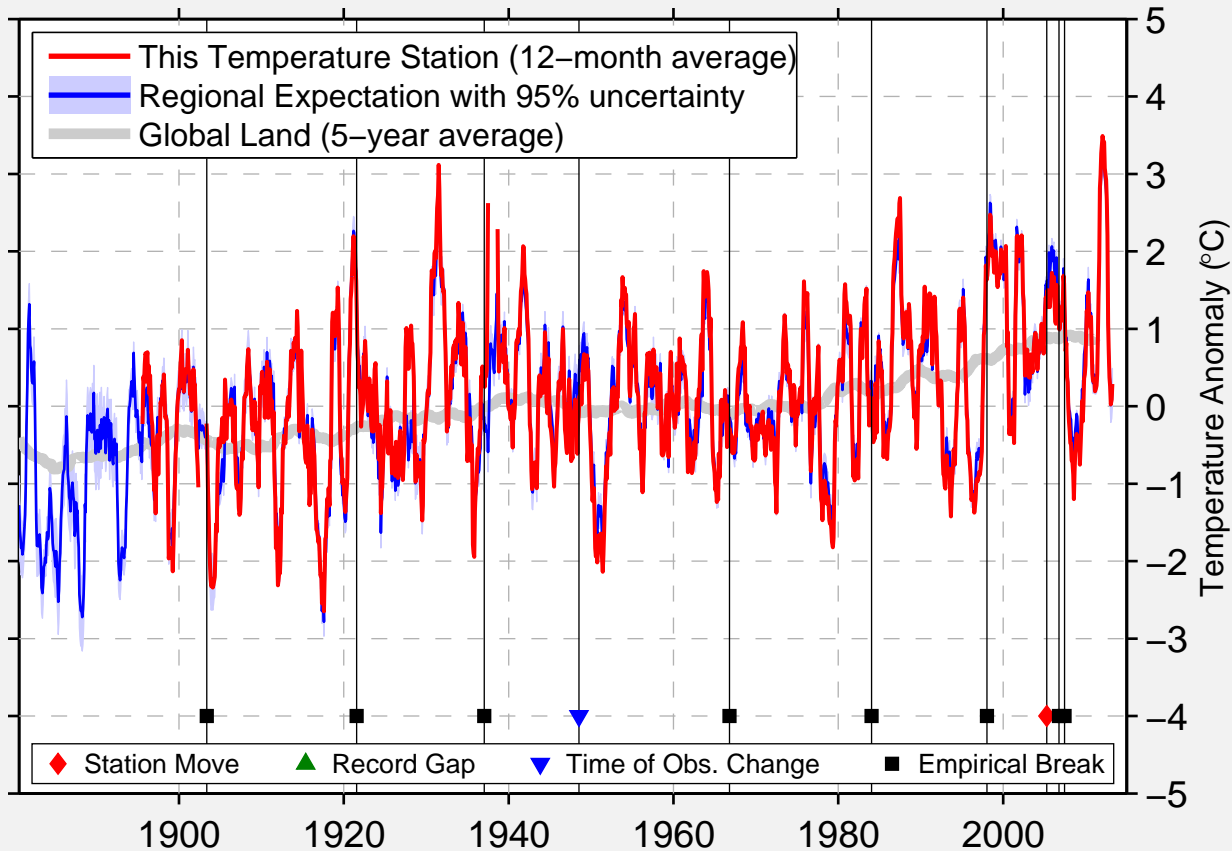

# ZUMBROTA

44.299 N, 92.666 W (United States)

Data Quality Controlled and Aligned at Breakpoints

Berkeley Earth