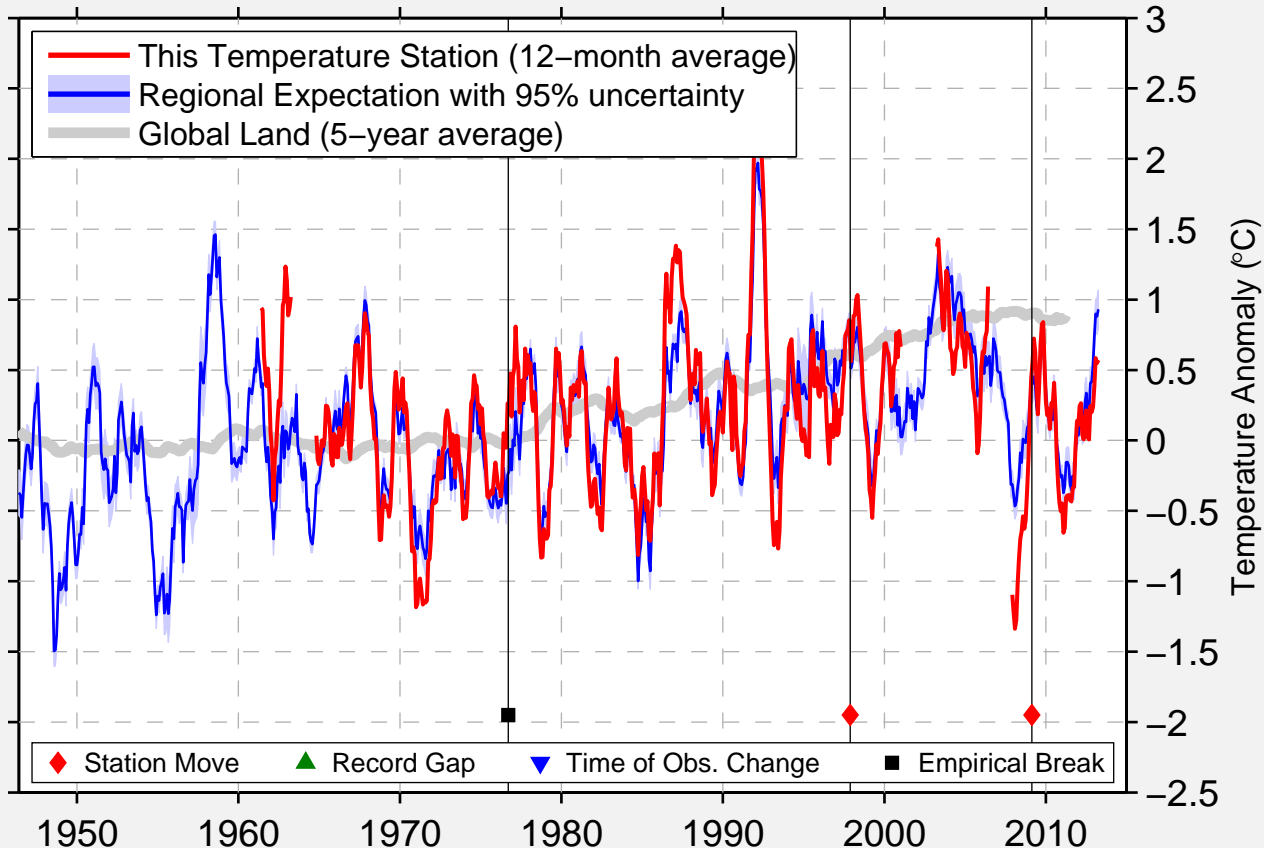

BELKNAP SPRINGS 8 N

44.287 N, 122.039 W (United States)

Data Quality Controlled and Aligned at Breakpoints

Berkeley Earth