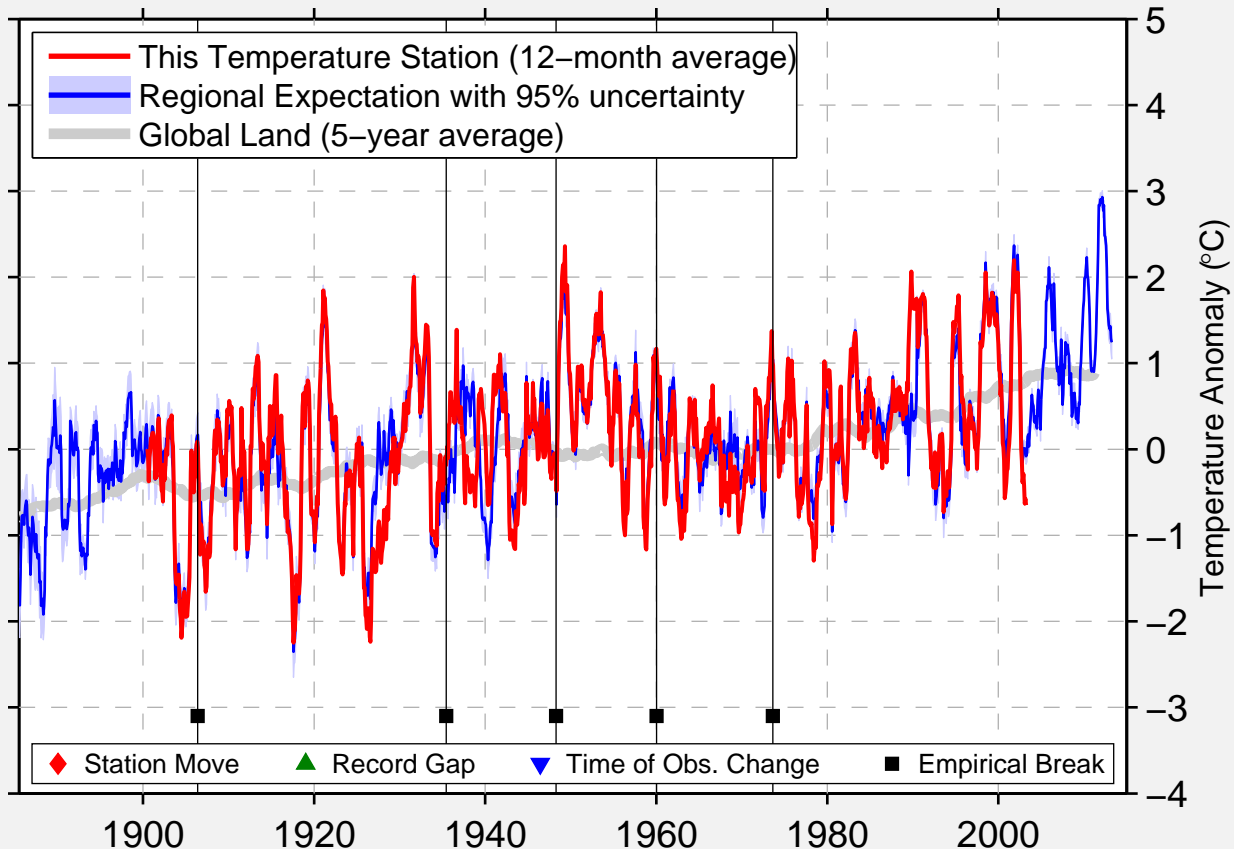

BURLINGTON IN, VT

44.280 N, 73.090 W (United States)

Data Quality Controlled and Aligned at Breakpoints

Berkeley Earth