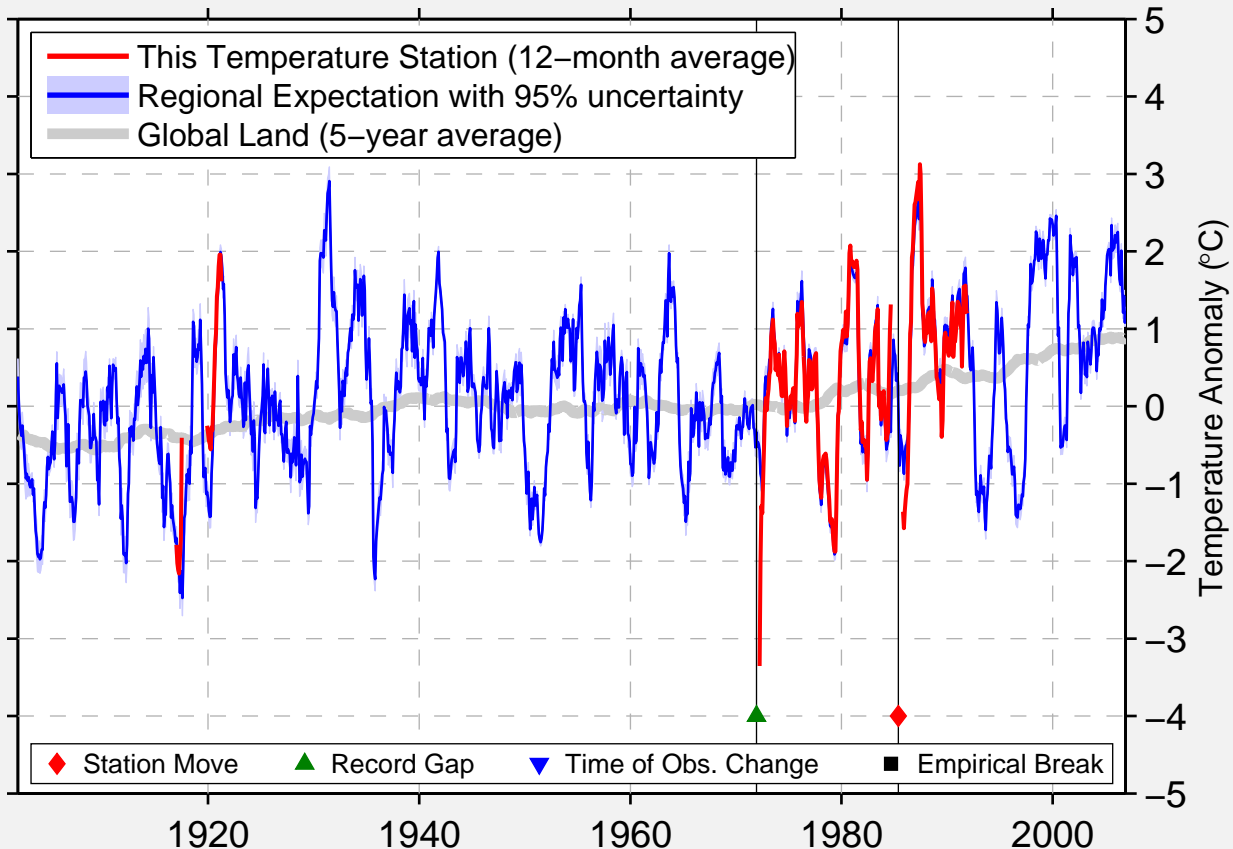

TYLER

44.278 N, 96.128 W (United States)

Data Quality Controlled and Aligned at Breakpoints

Berkeley Earth