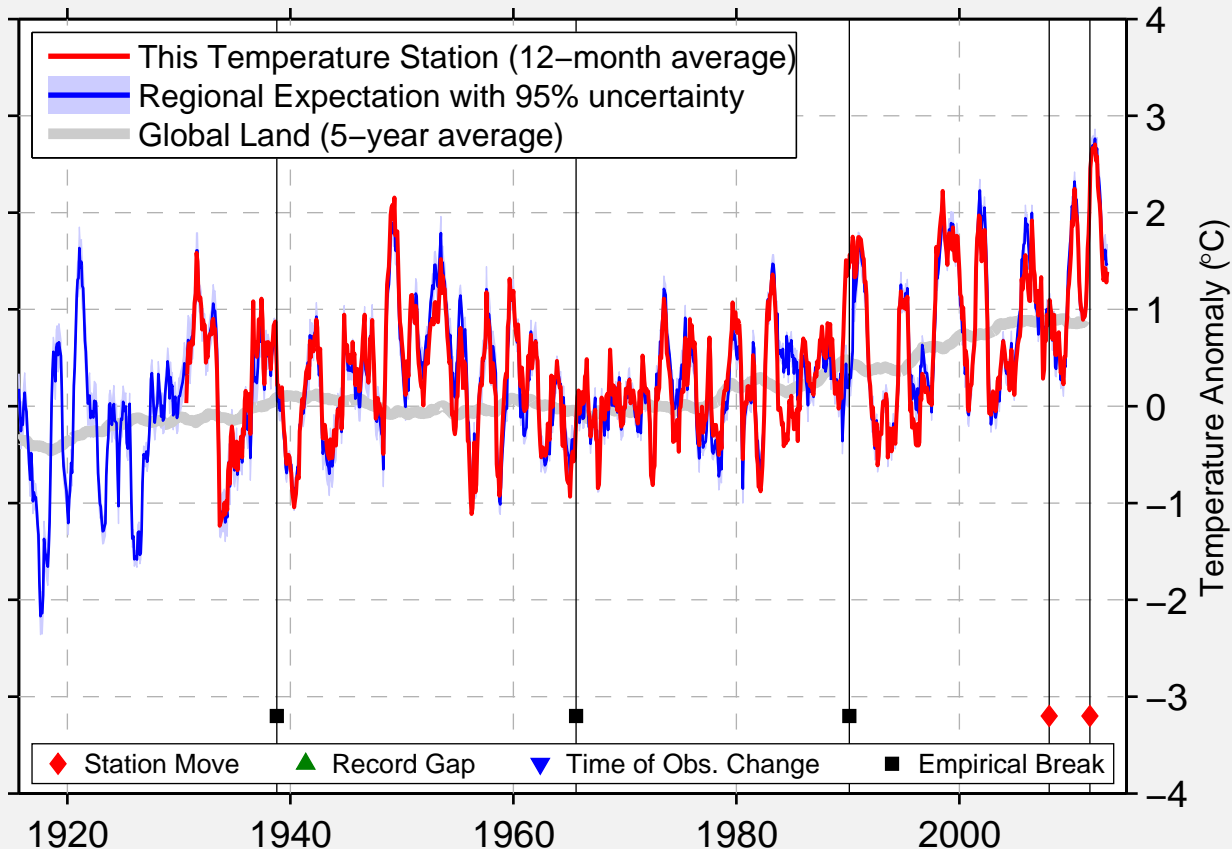

PINKHAM NOTCH

44.263 N, 71.255 W (United States)

Data Quality Controlled and Aligned at Breakpoints

Berkeley Earth