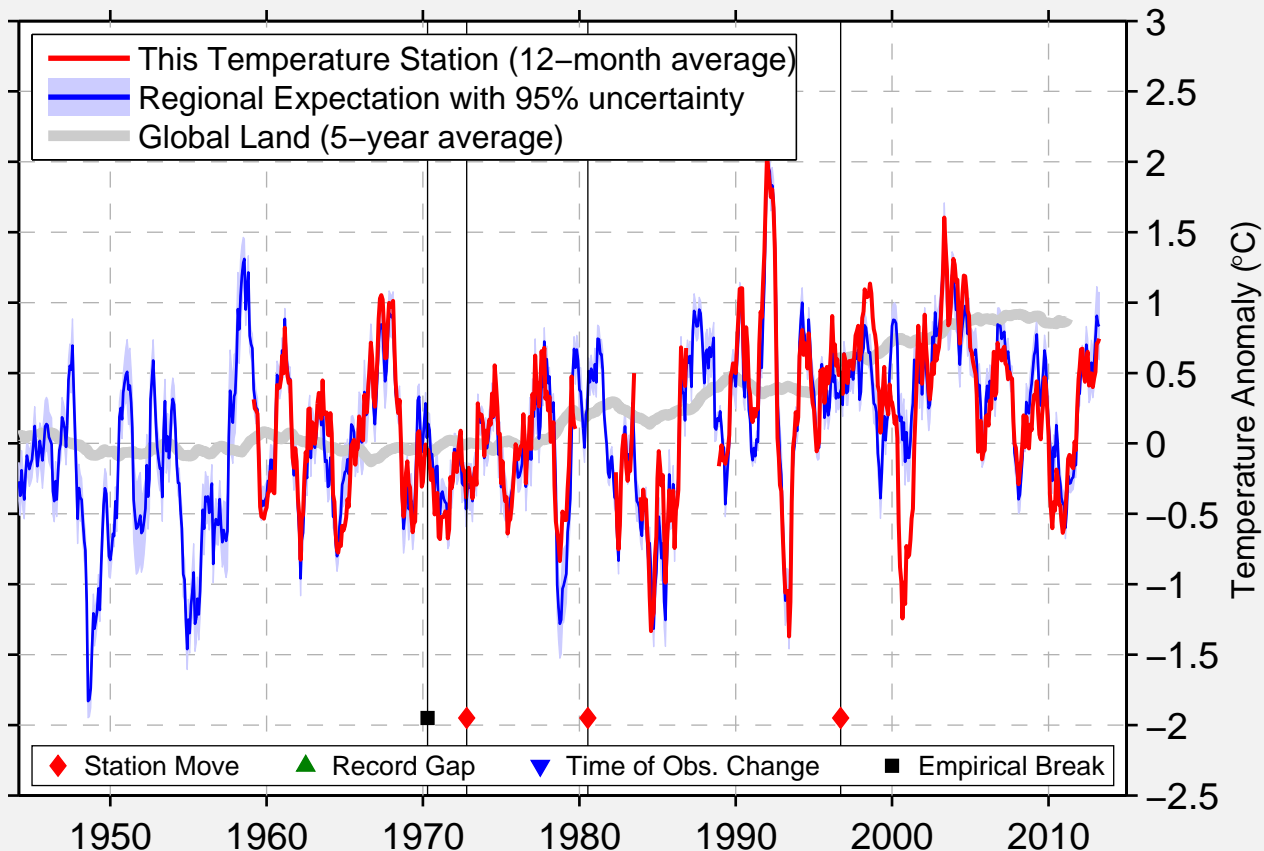

SISTERS

44.259 N, 121.558 W (United States)

Data Quality Controlled and Aligned at Breakpoints

Berkeley Earth