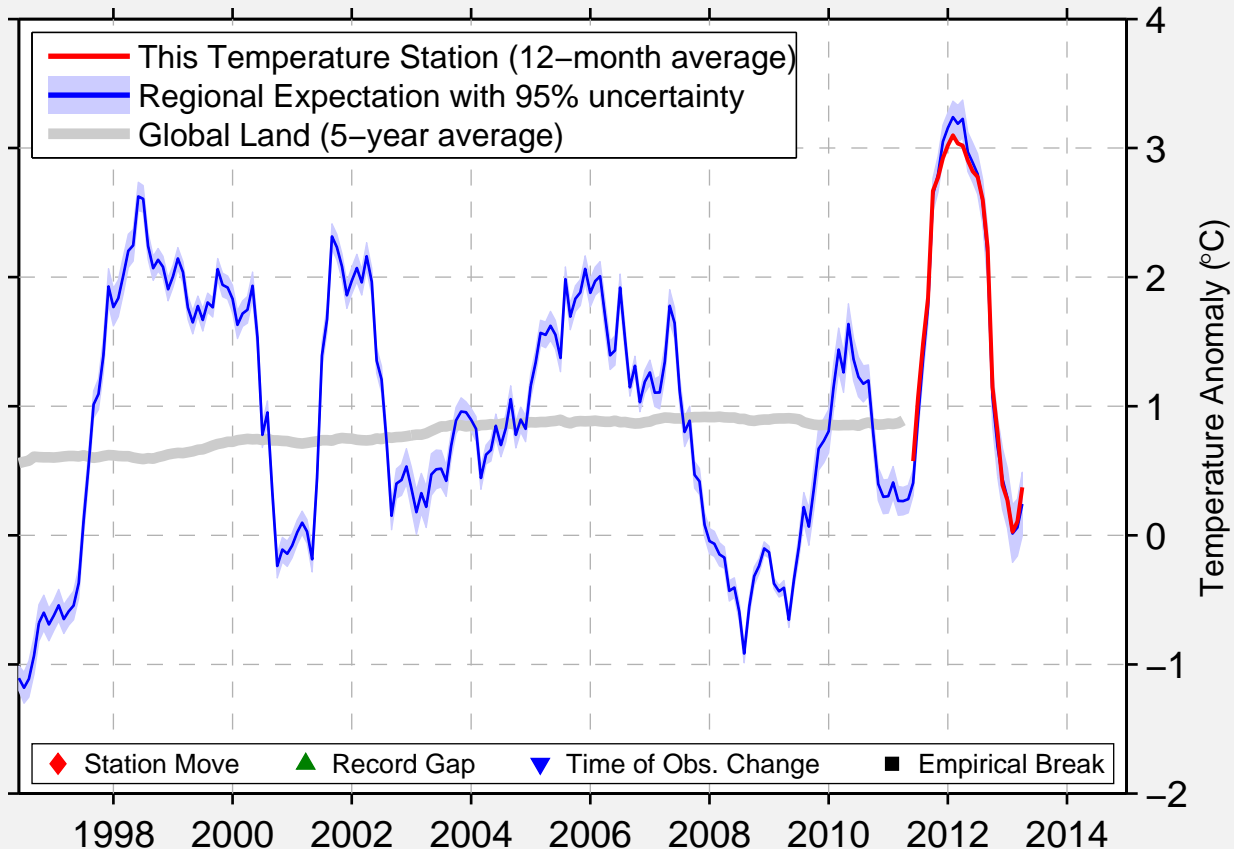

# BLACK RIVER FALLS AR

44.251 N, 90.855 W (United States)

◆ Station Move    ▲ Record Gap    ▼ Time of Obs. Change    ■ Empirical Break