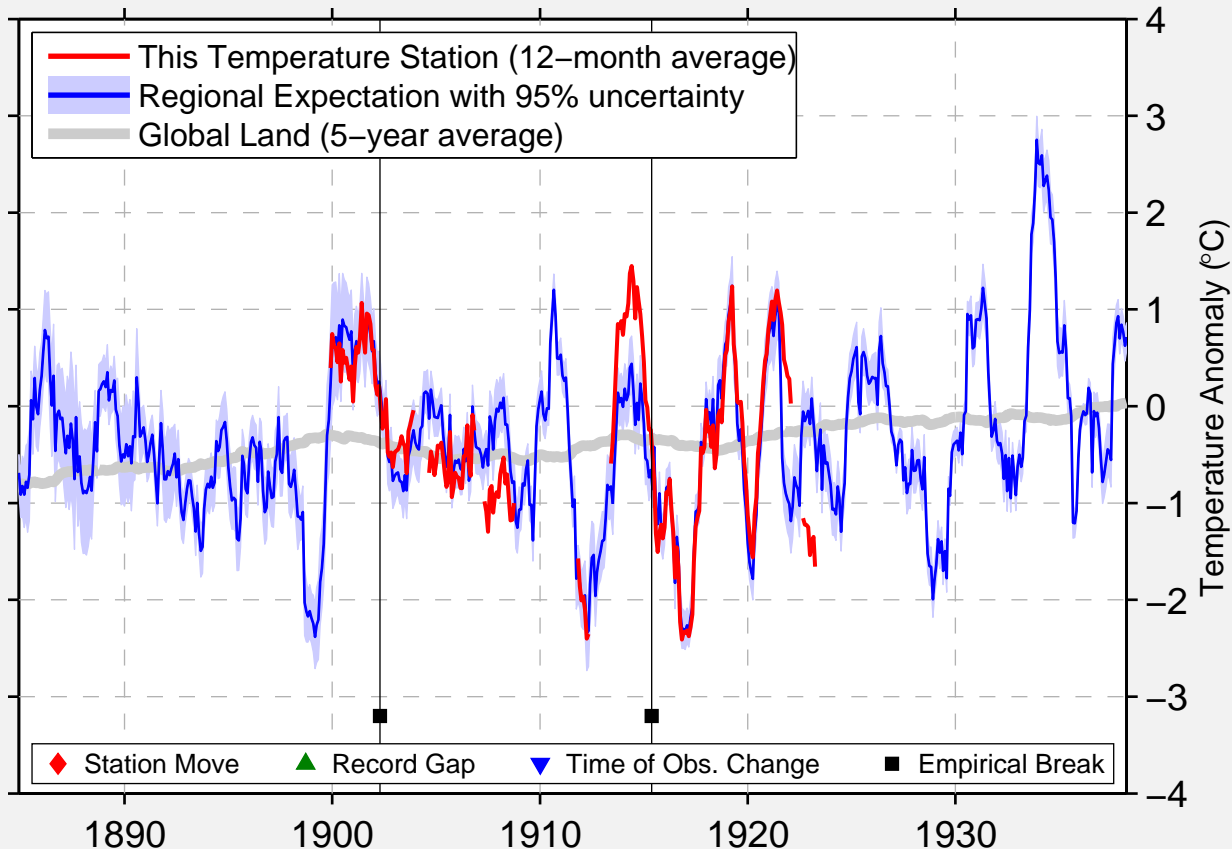

# HYATTVILLE

44.250 N, 107.583 W (United States)

Data Quality Controlled and Aligned at Breakpoints

Berkeley Earth