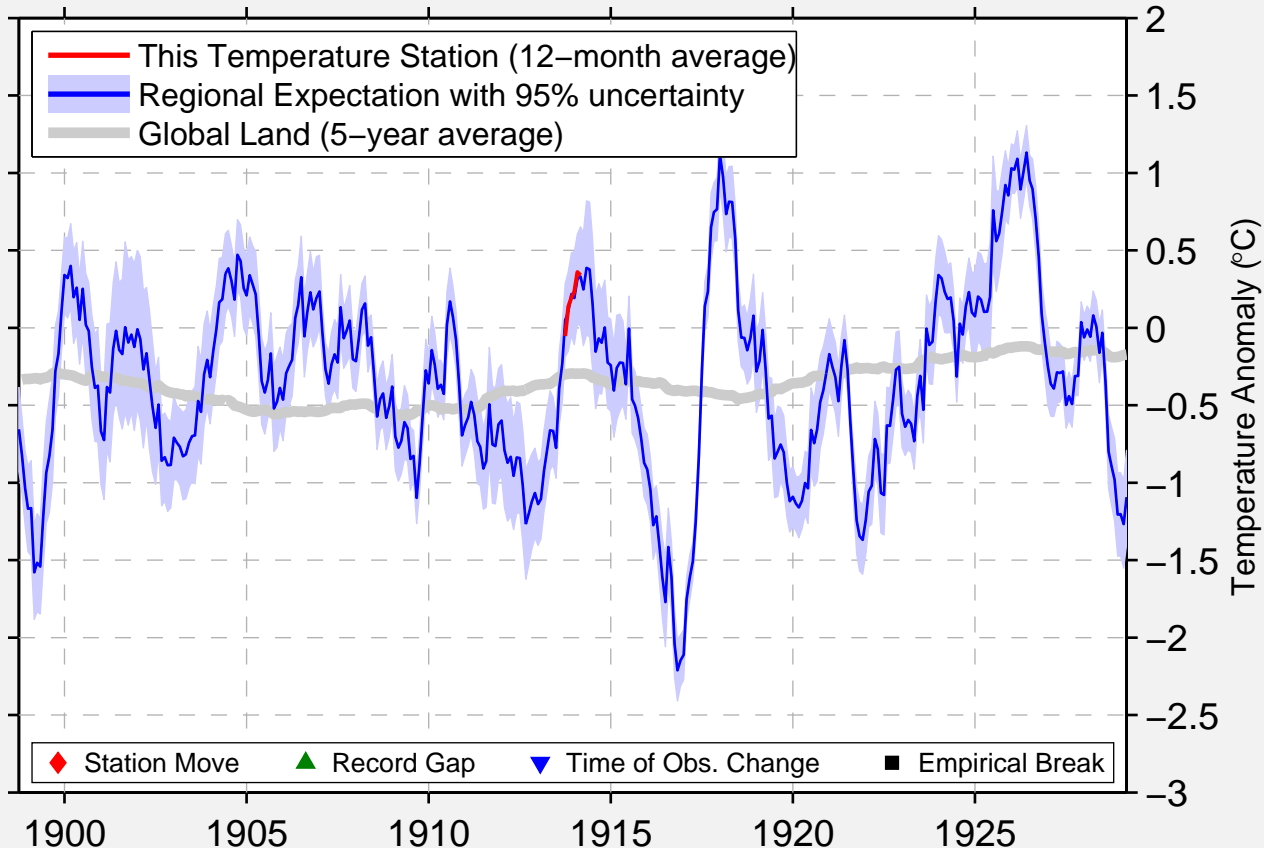

# POWELL BUTTE

44.250 N, 121.050 W (United States)

Data Quality Controlled and Aligned at Breakpoints

Berkeley Earth