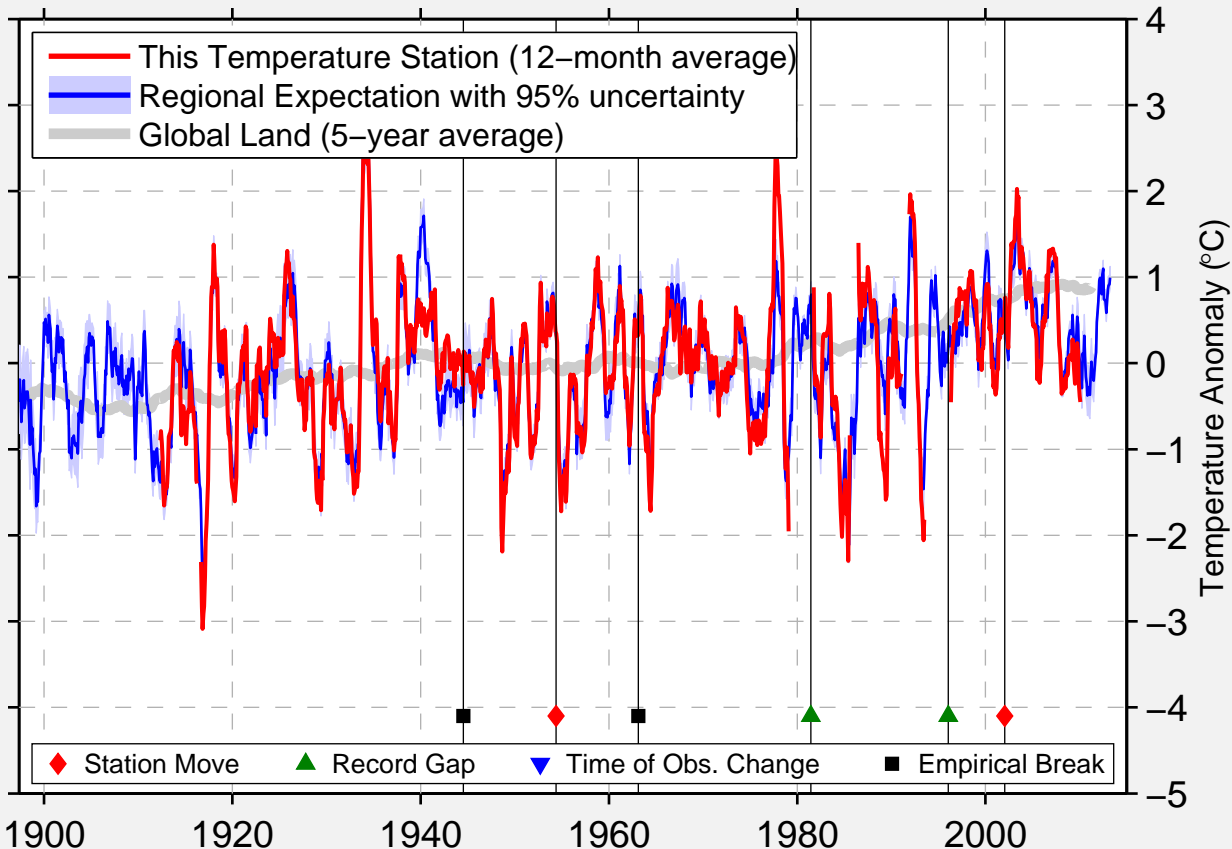

WEISER

44.246 N, 116.970 W (United States)

Data Quality Controlled and Aligned at Breakpoints

Berkeley Earth