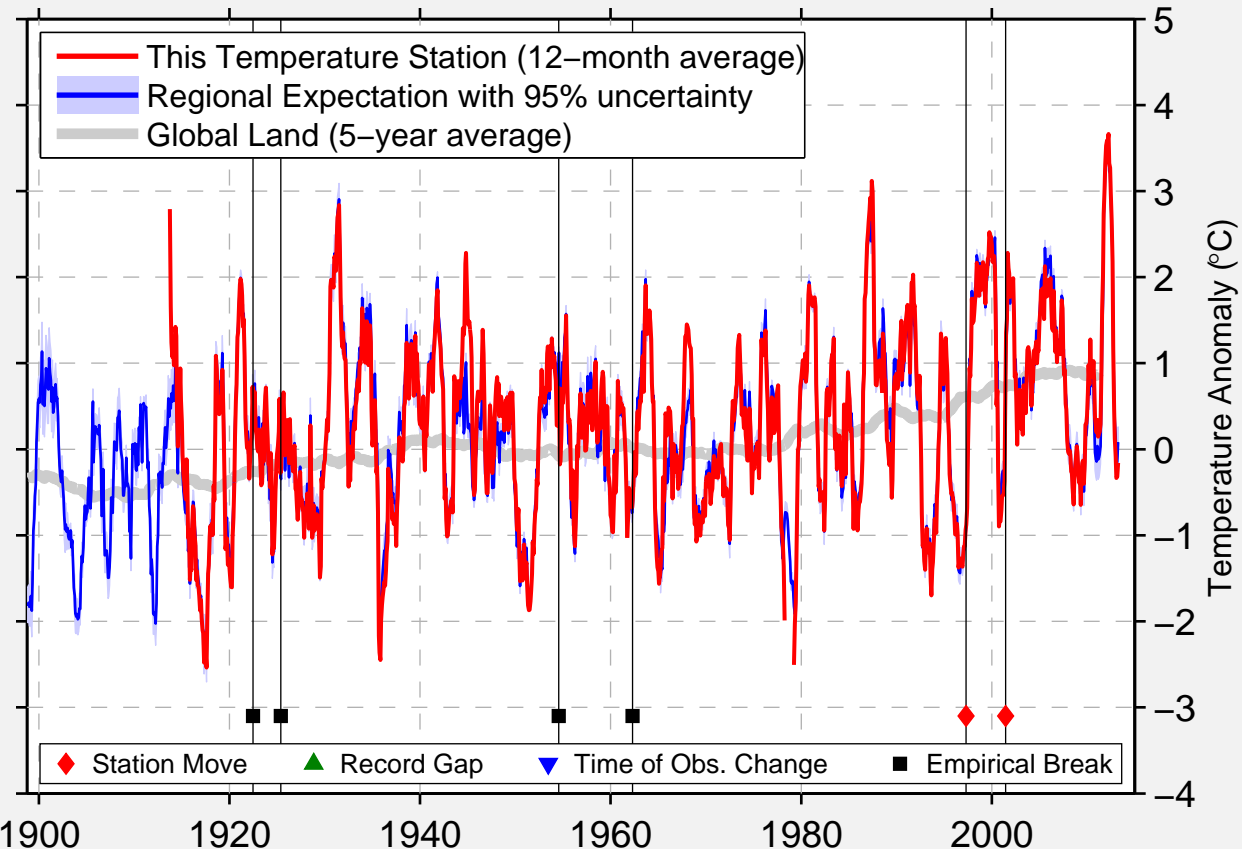

# TRACY

44.239 N, 95.631 W (United States)

Data Quality Controlled and Aligned at Breakpoints

Berkeley Earth