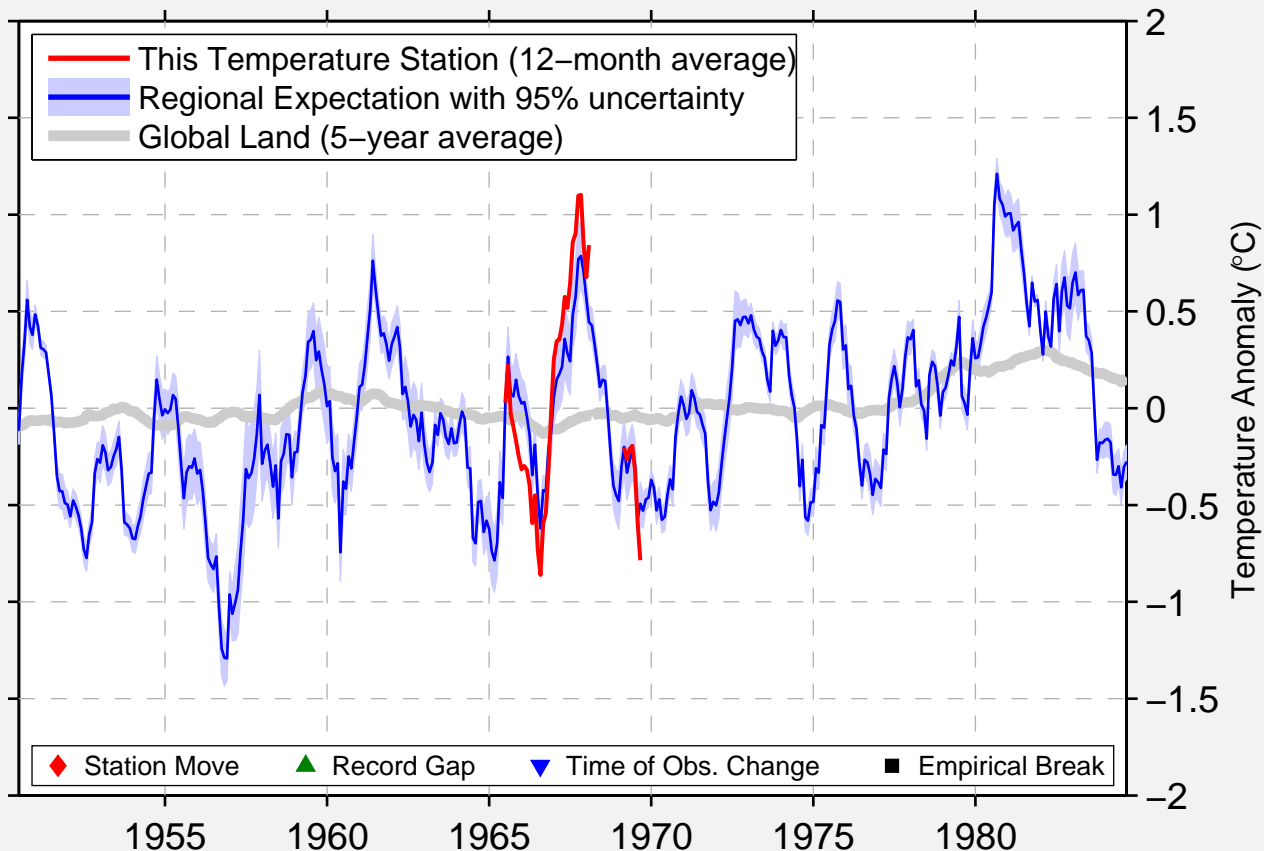

# EUSTON POST OFFICE

34.583 S, 142.733 E (Australia)

Data Quality Controlled and Aligned at Breakpoints

Berkeley Earth