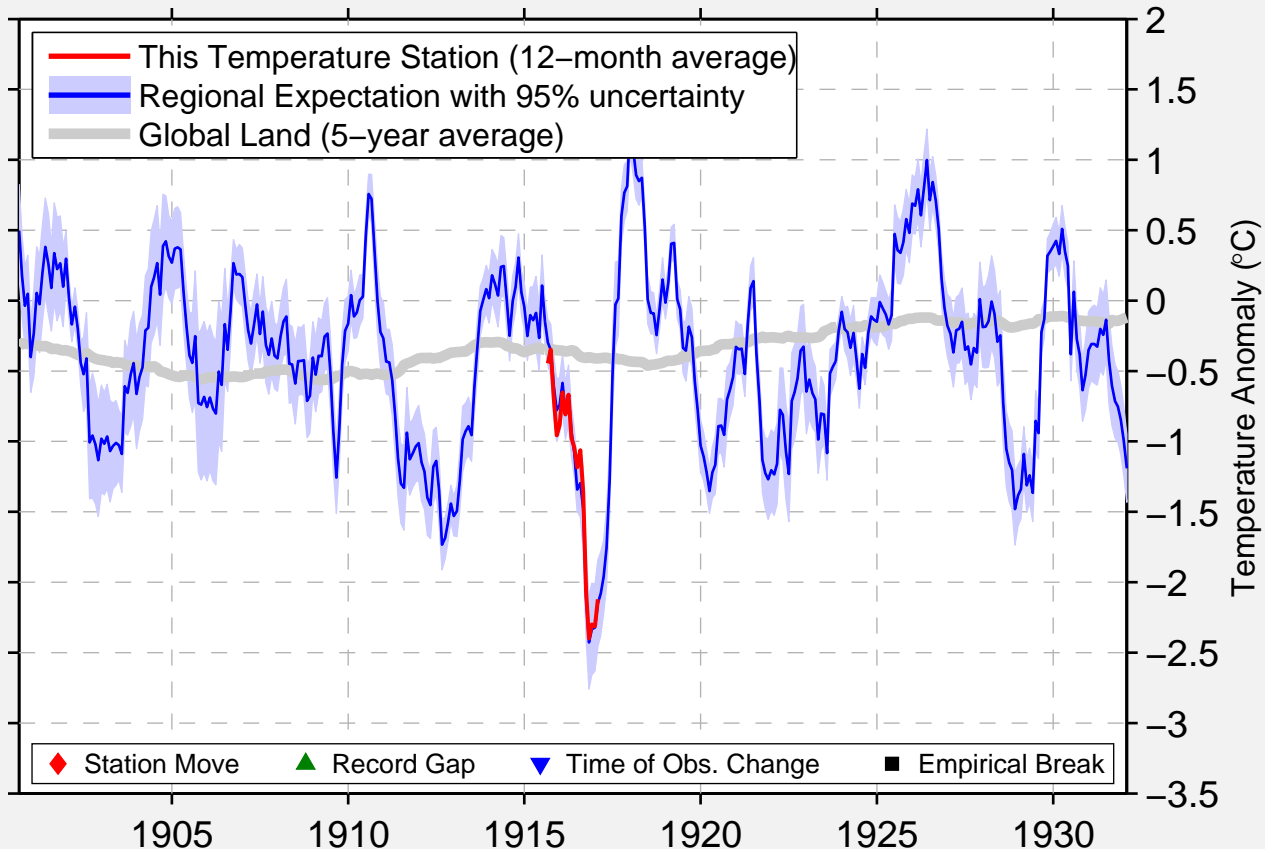

IMUS BROTHERS RANCH

44.233 N, 113.617 W (United States)

Data Quality Controlled and Aligned at Breakpoints

Berkeley Earth