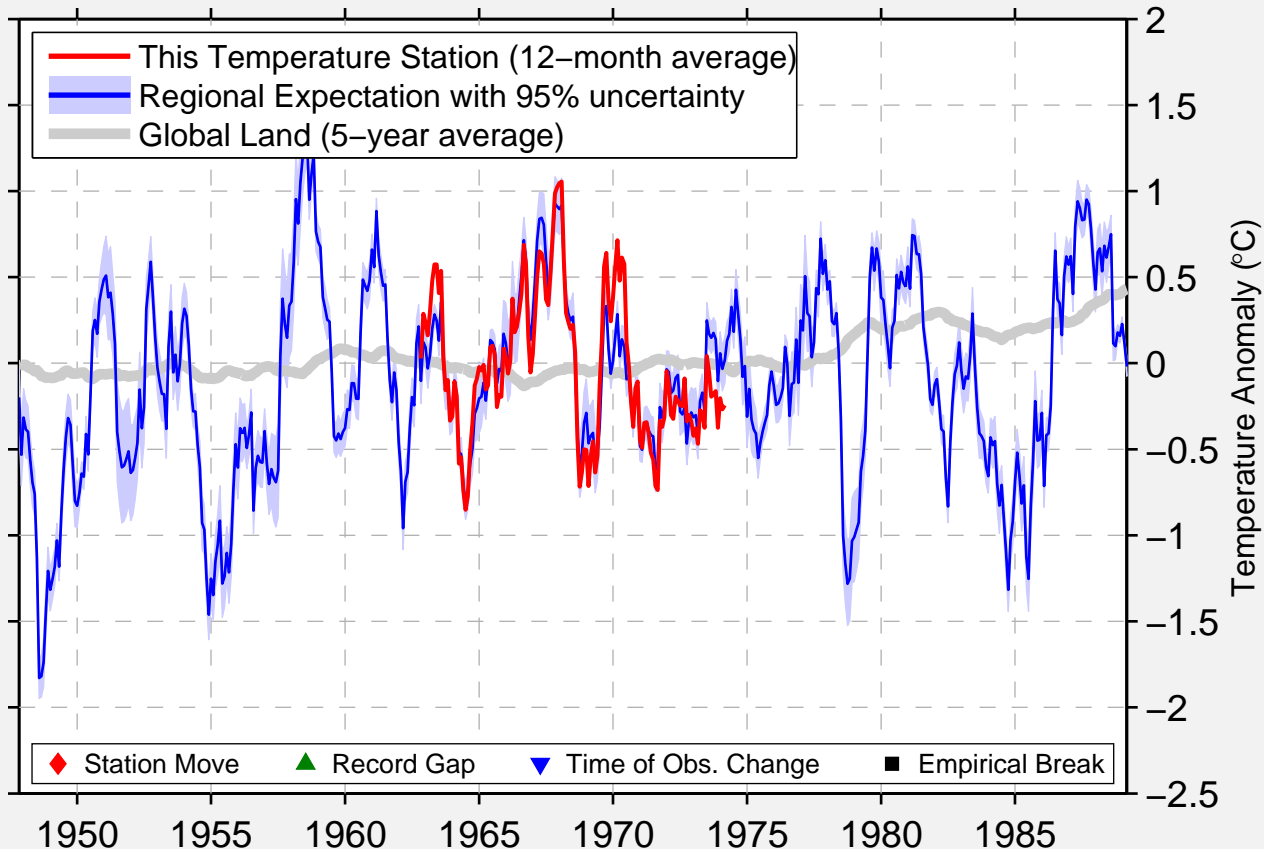

RAGER RANGER STN

44.233 N, 119.733 W (United States)

Data Quality Controlled and Aligned at Breakpoints

Berkeley Earth