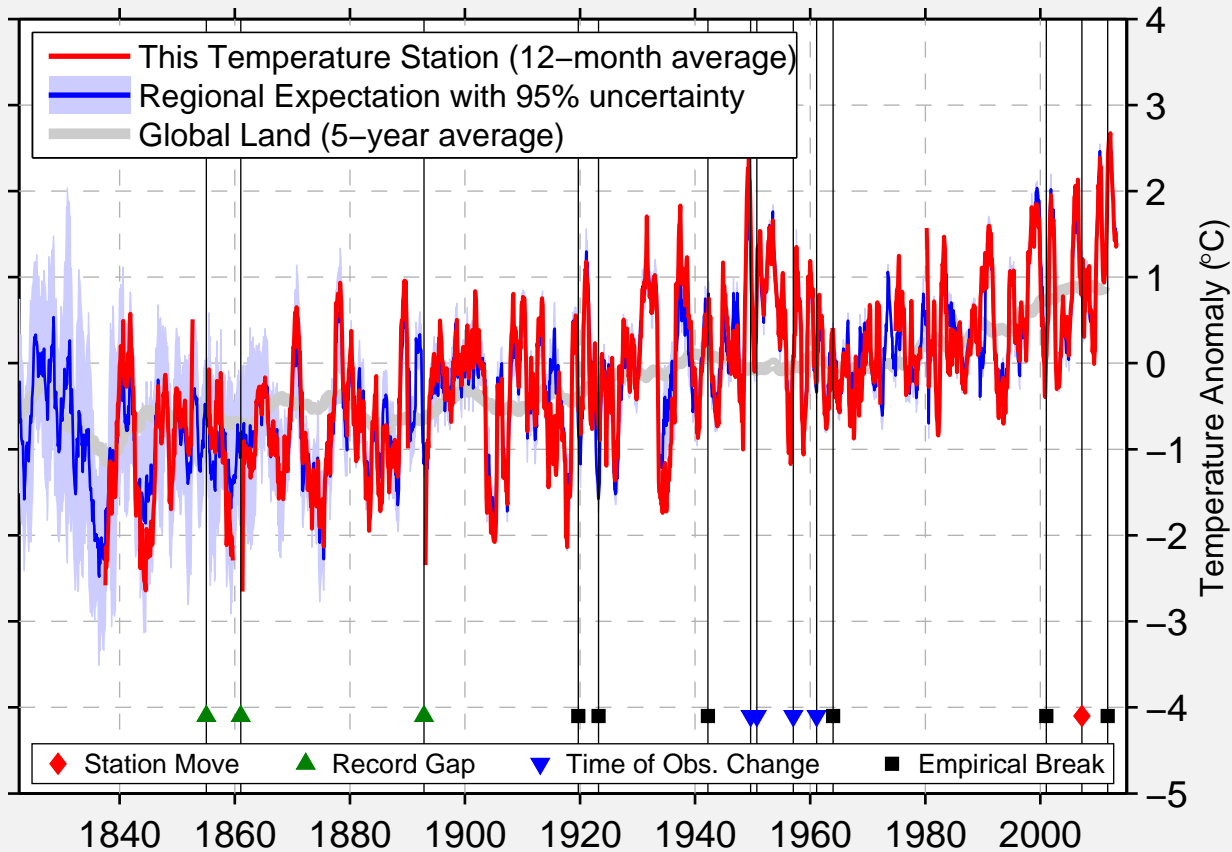

# GARDINER

44.220 N, 69.782 W (United States)

Data Quality Controlled and Aligned at Breakpoints

Berkeley Earth