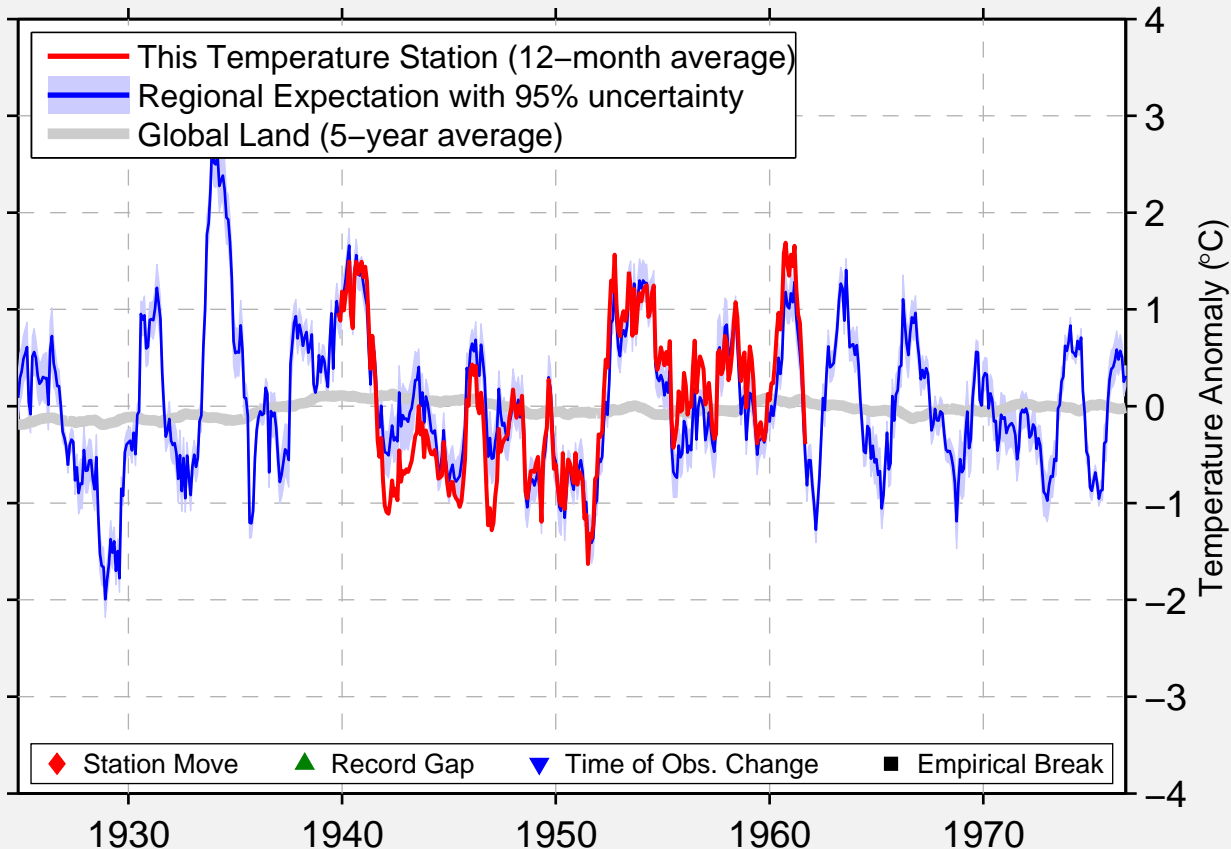

METZ RANCH

44.217 N, 106.750 W (United States)

Data Quality Controlled and Aligned at Breakpoints

Berkeley Earth