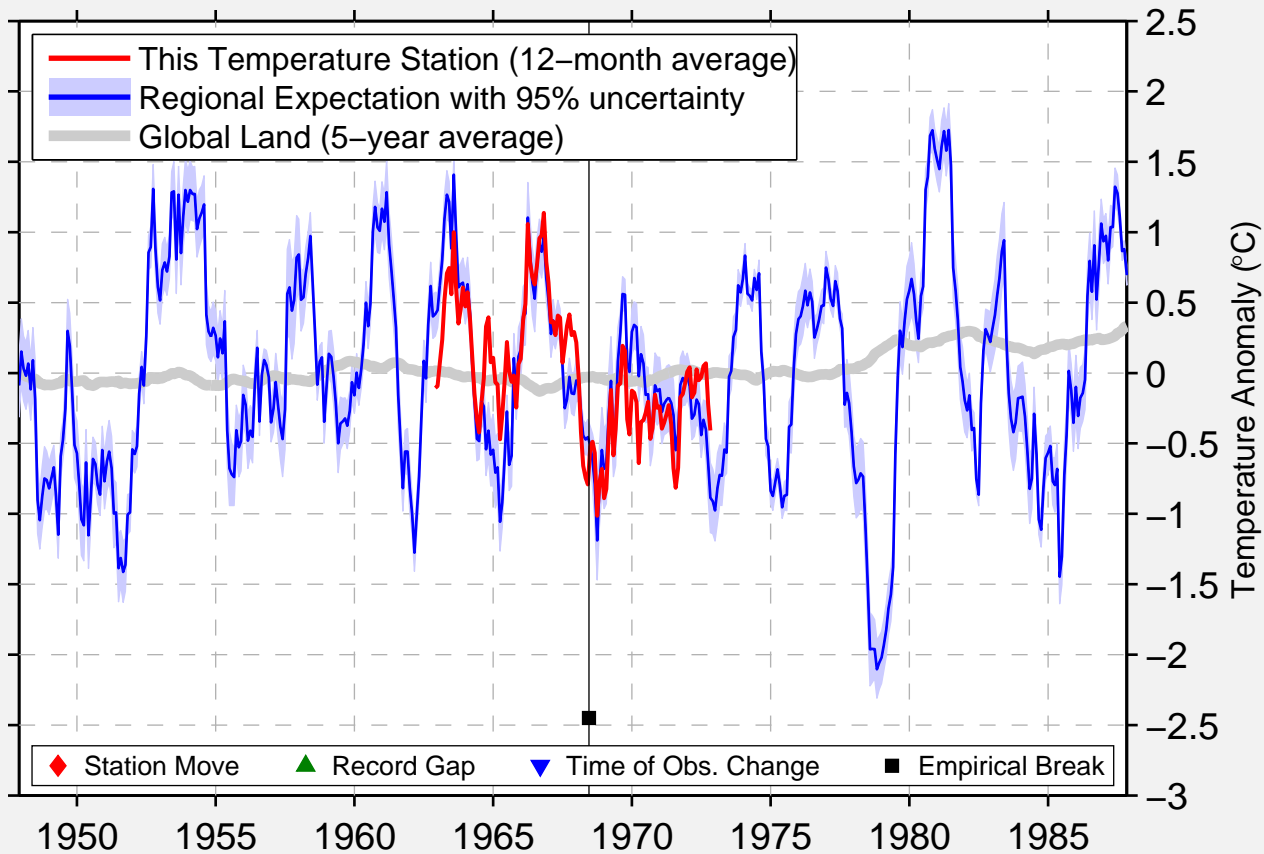

BUFFALO 15 SW

44.217 N, 106.917 W (United States)

Data Quality Controlled and Aligned at Breakpoints

Berkeley Earth