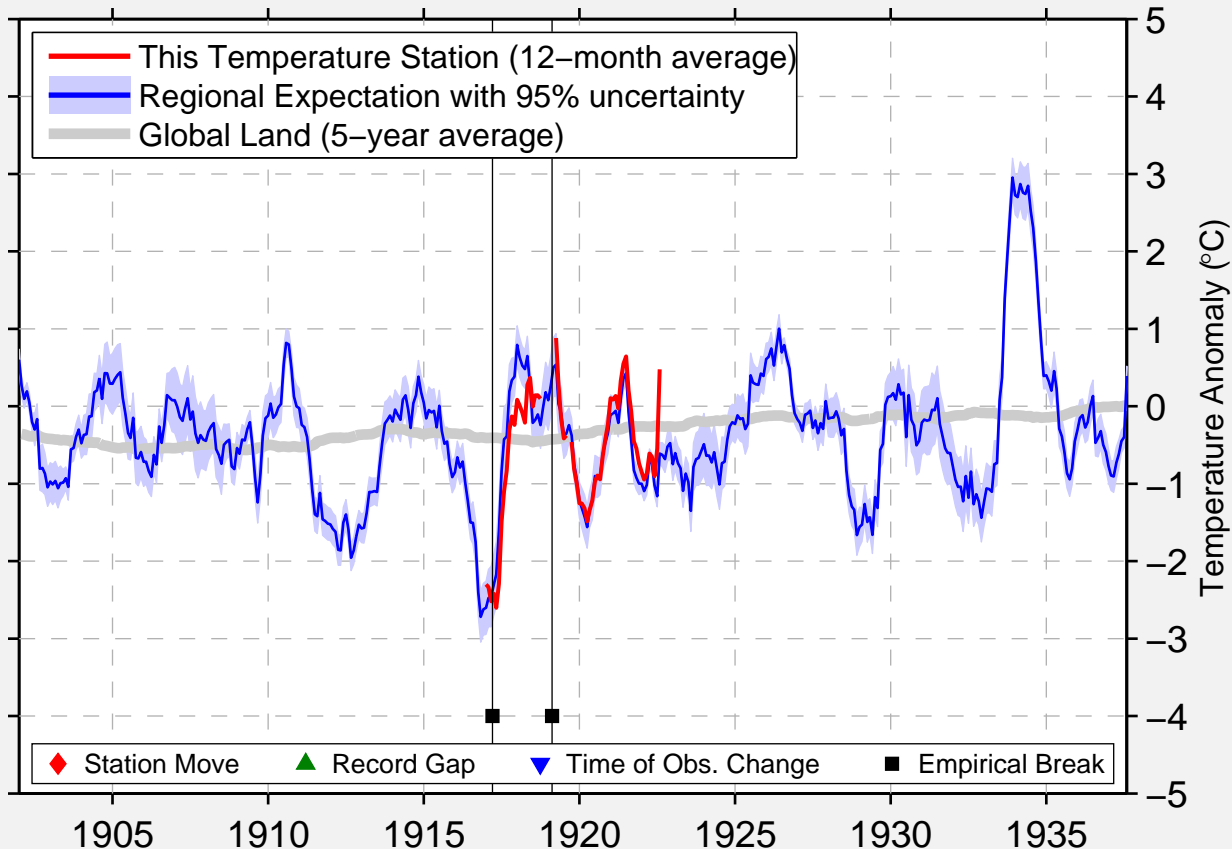

RICE

44.217 N, 111.633 W (United States)

Data Quality Controlled and Aligned at Breakpoints

Berkeley Earth