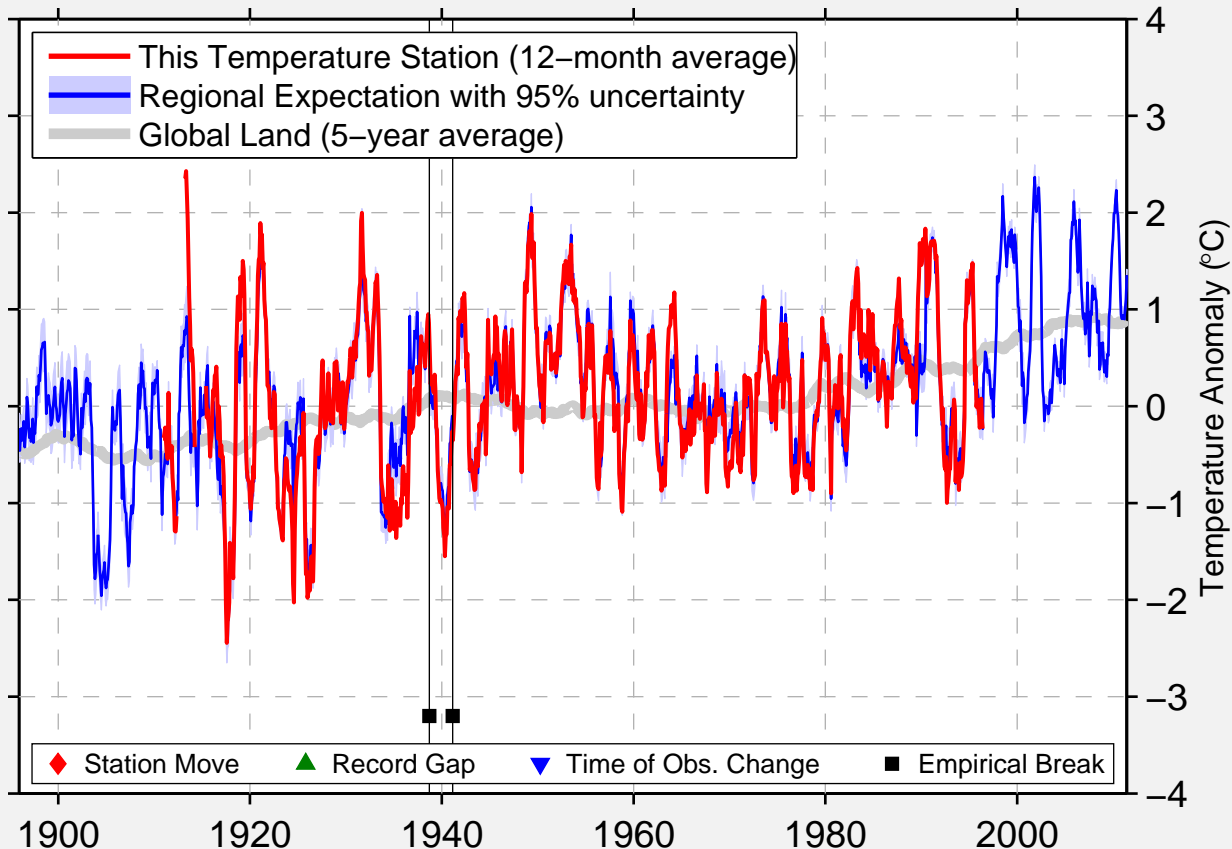

WANAKENA-RANGER-SCHO

44.200 N, 74.900 W (United States)

Data Quality Controlled and Aligned at Breakpoints

Berkeley Earth