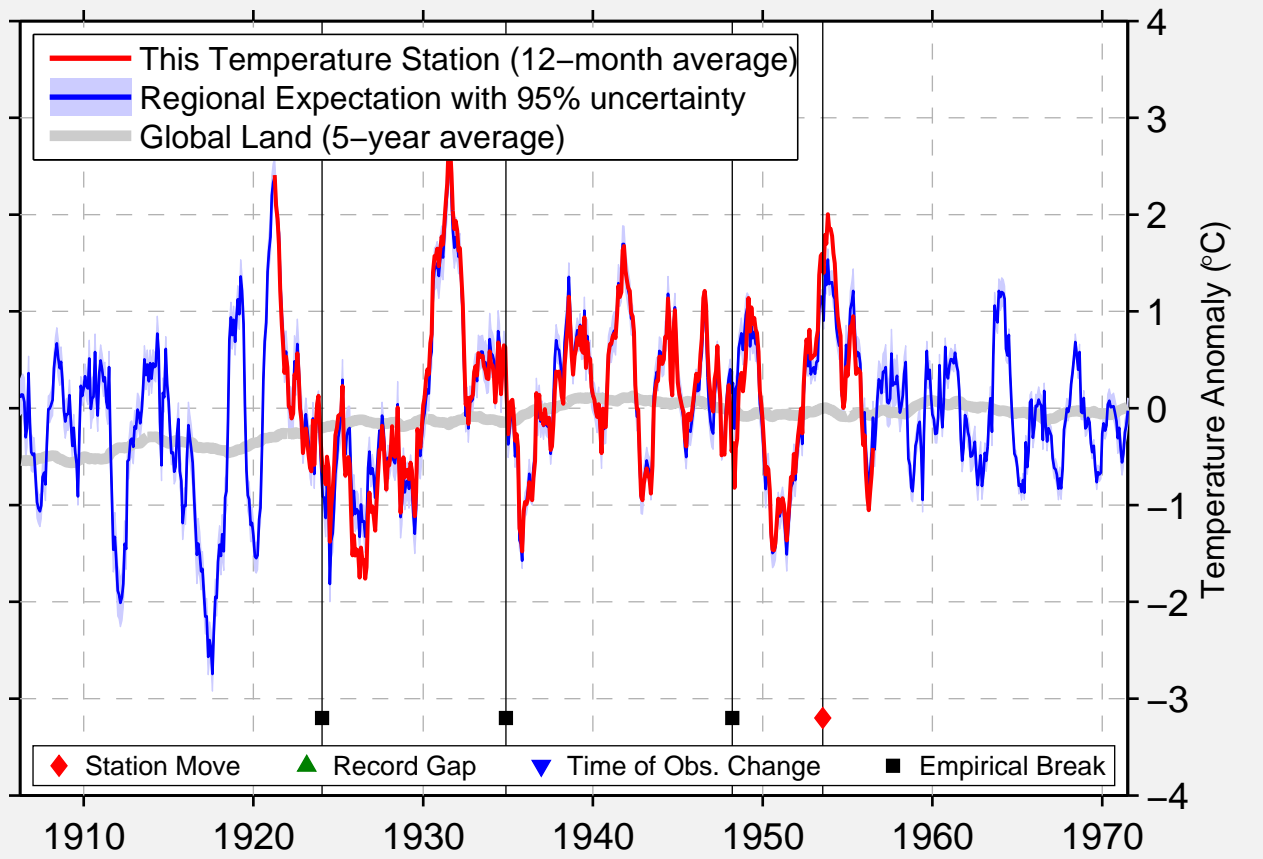

MENASHA LOCKS

44.200 N, 88.467 W (United States)

Data Quality Controlled and Aligned at Breakpoints

Berkeley Earth