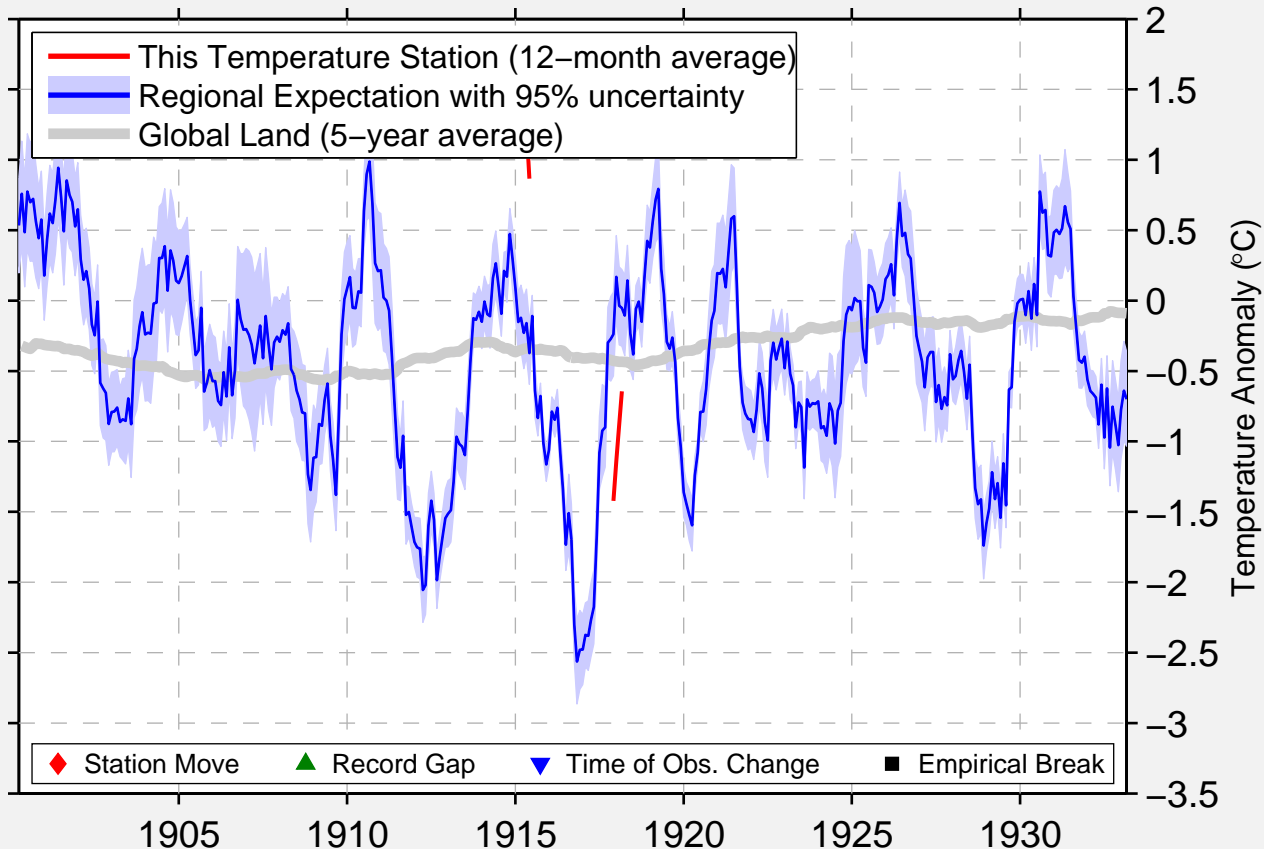

# VALLEY 3 NE

44.200 N, 109.550 W (United States)

Data Quality Controlled and Aligned at Breakpoints

Berkeley Earth