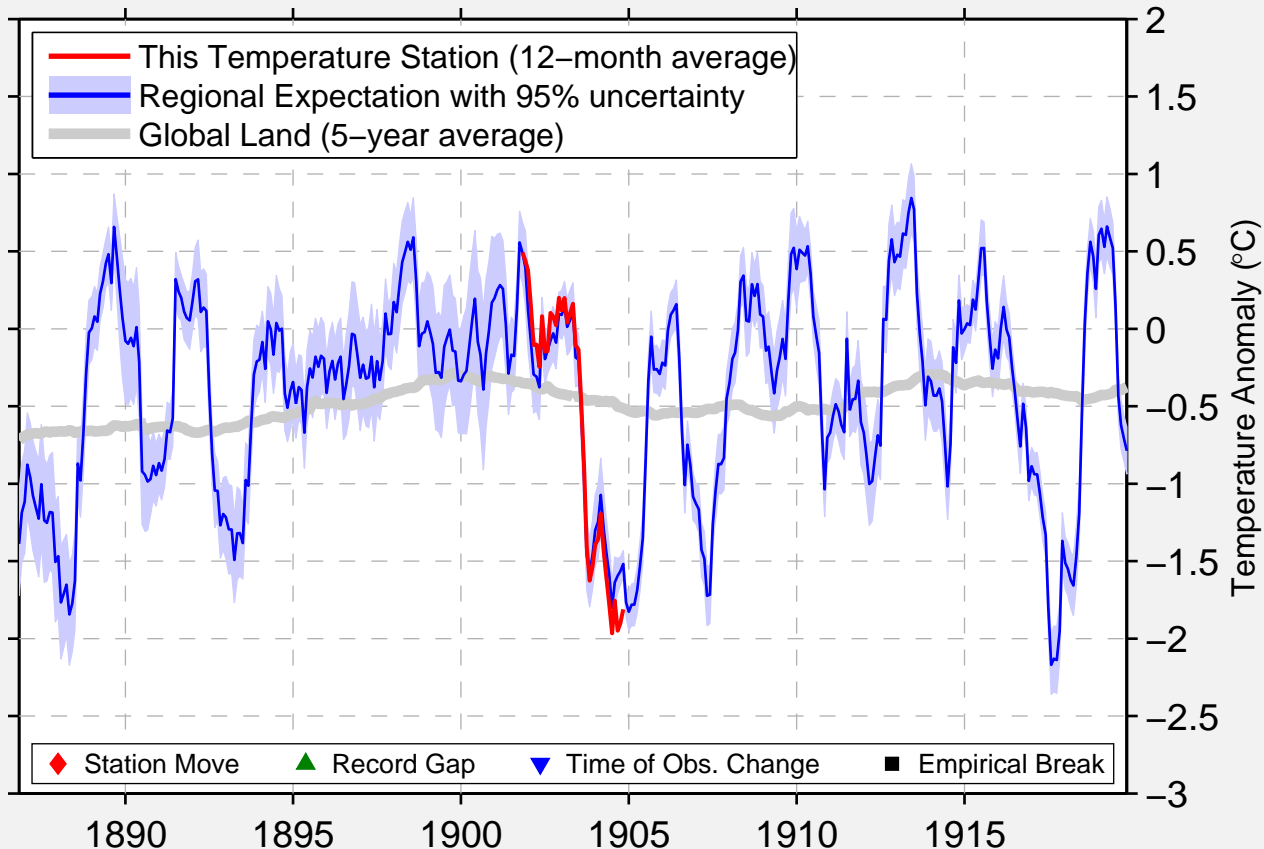

CHATHAM

44.150 N, 71.017 W (United States)

Data Quality Controlled and Aligned at Breakpoints

Berkeley Earth