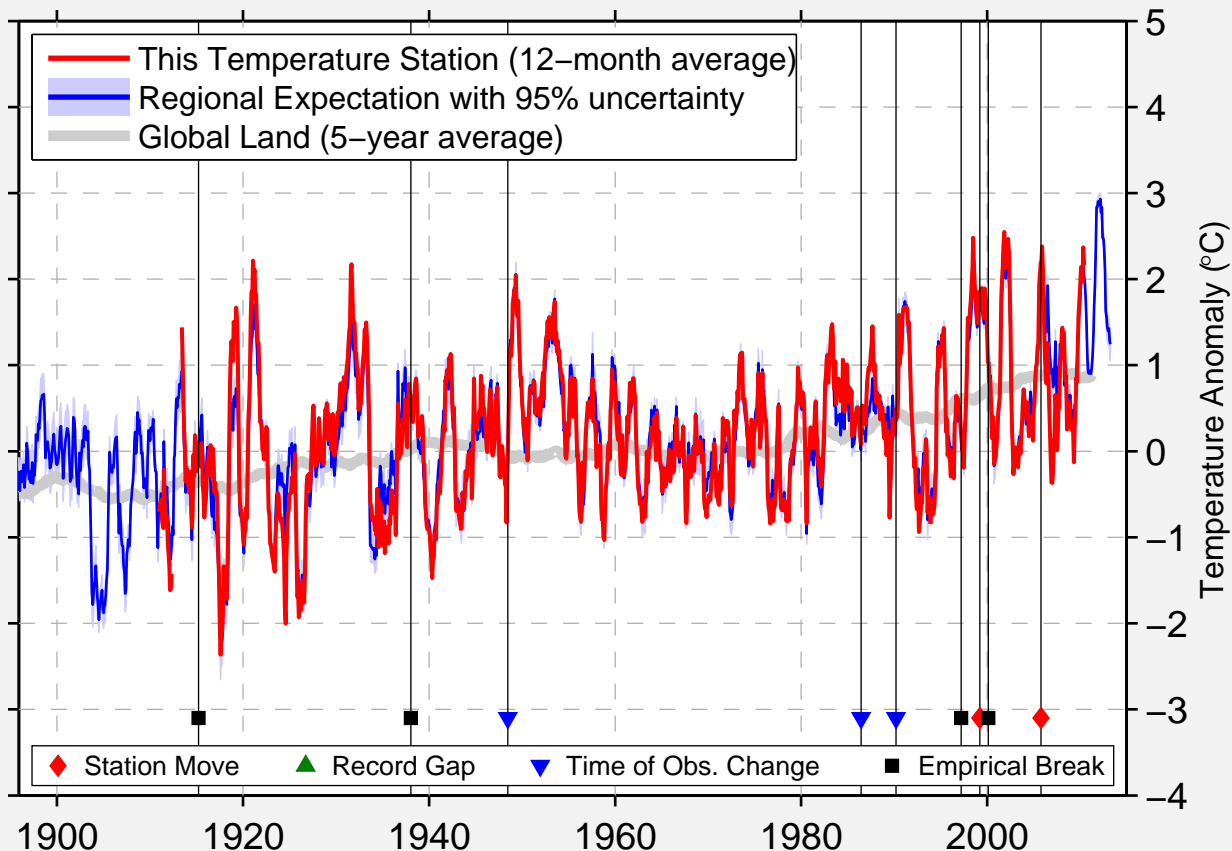

WANAKENA RANGER SCHOOL

44.148 N, 74.900 W (United States)

Data Quality Controlled and Aligned at Breakpoints

Berkeley Earth