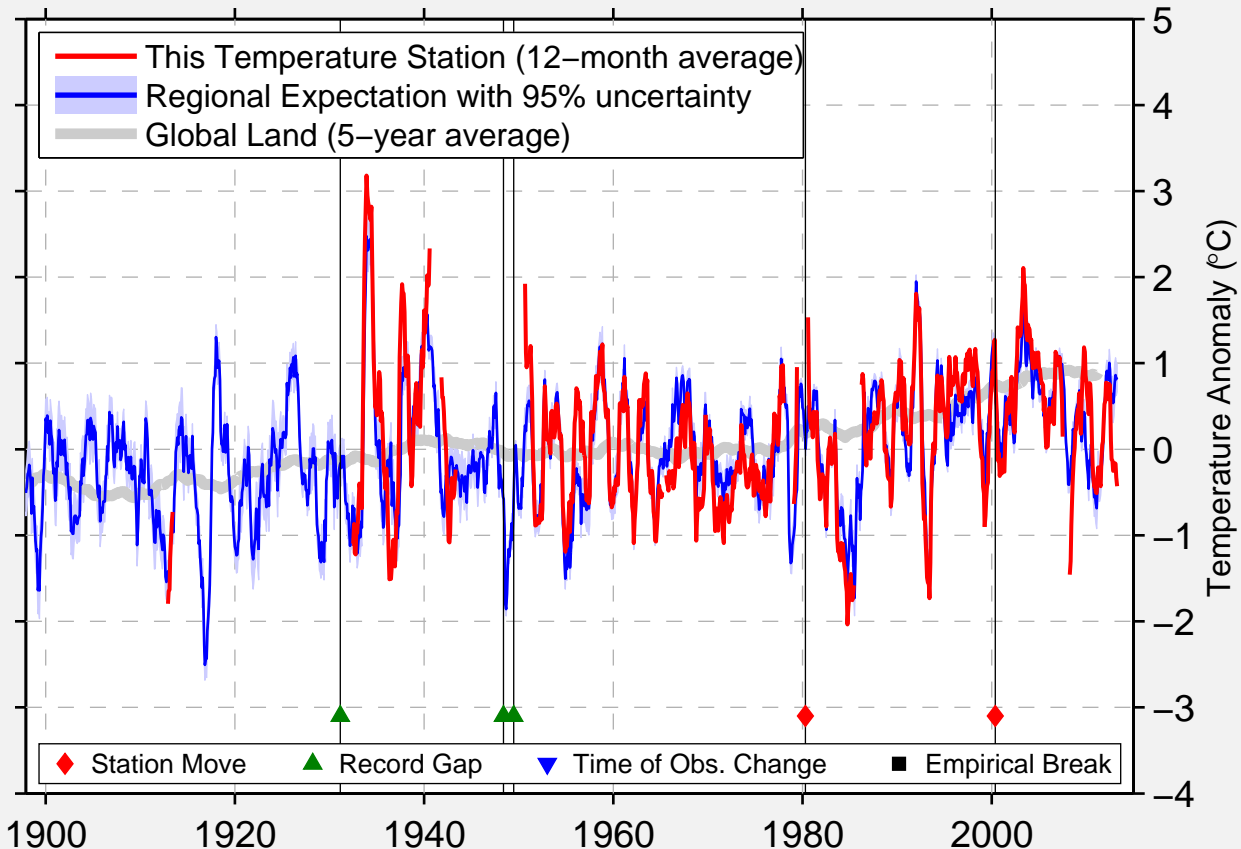

# SENECA

44.138 N, 118.975 W (United States)

Data Quality Controlled and Aligned at Breakpoints

Berkeley Earth