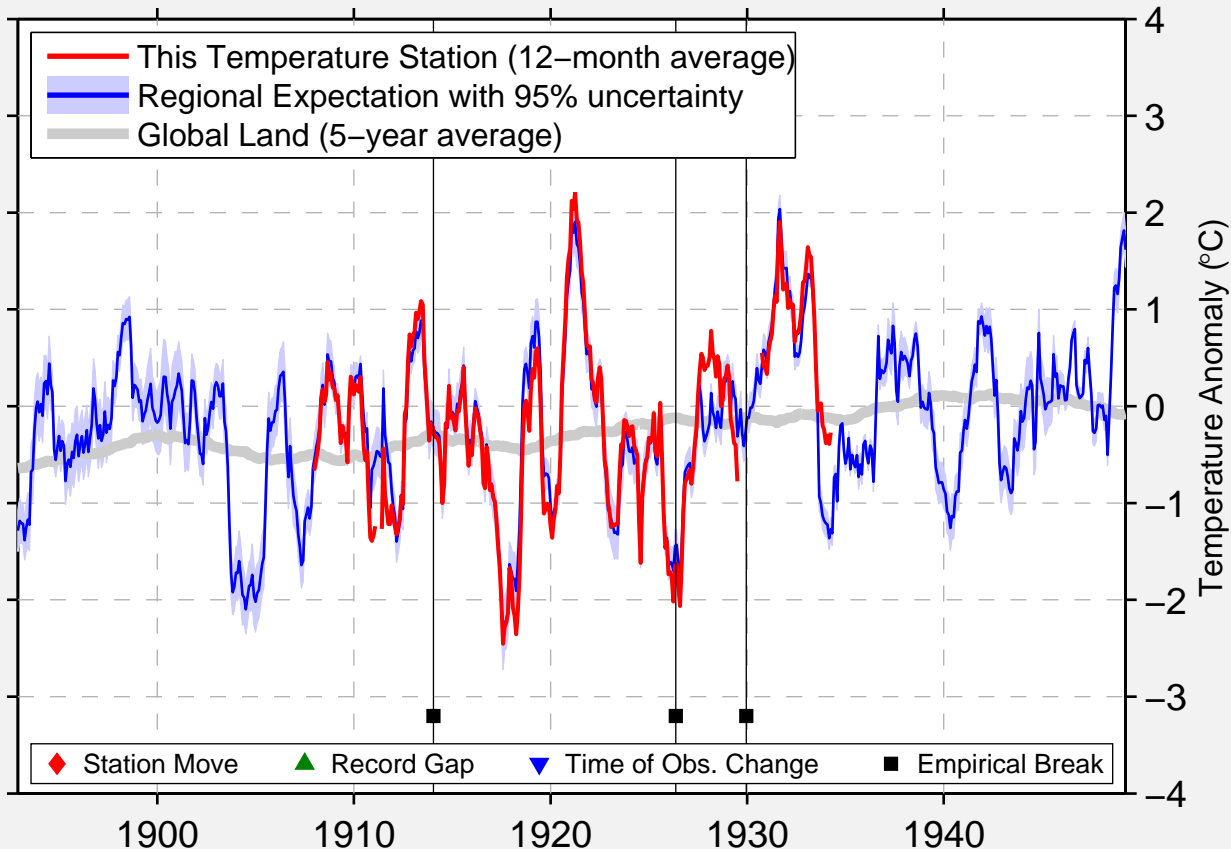

# PHILADELPHIA

44.133 N, 75.700 W (United States)

Data Quality Controlled and Aligned at Breakpoints

Berkeley Earth