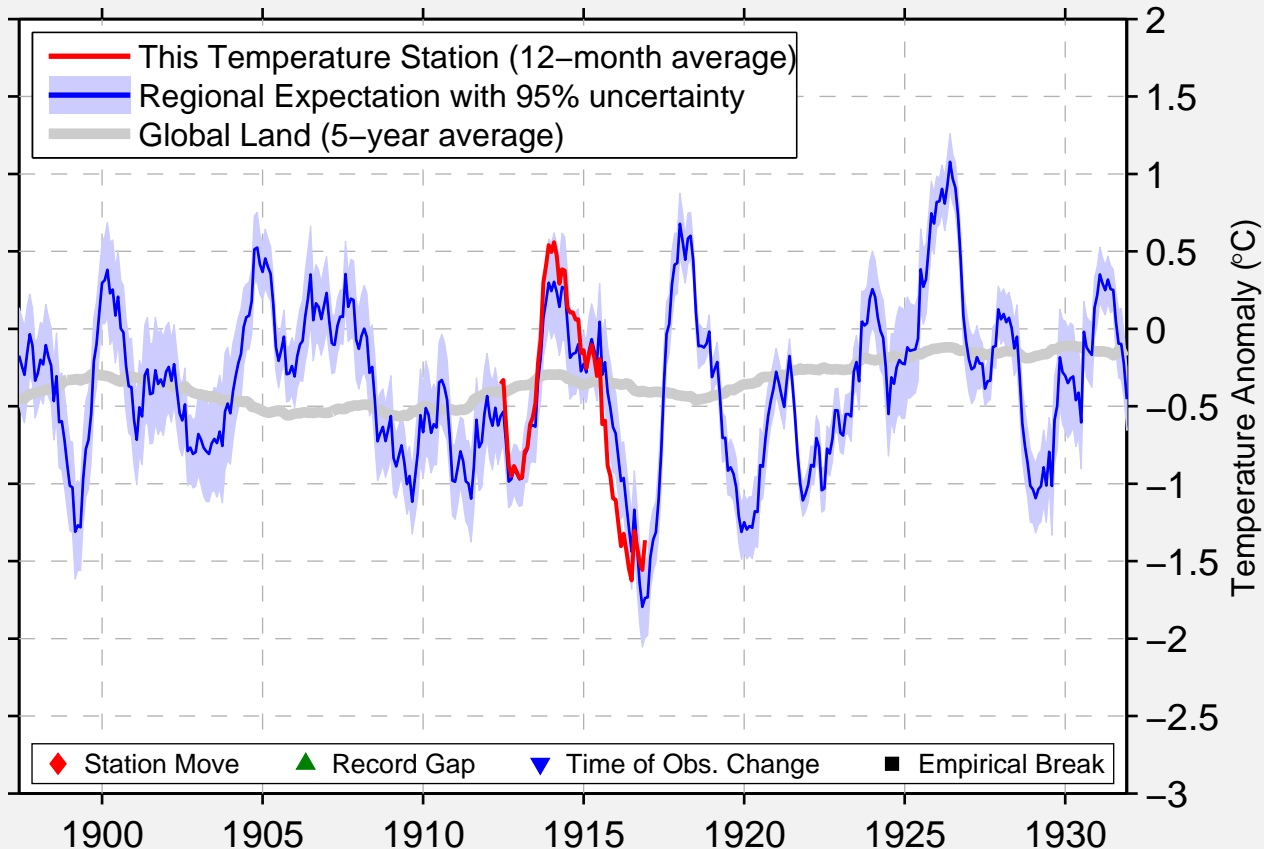

VIDA 5 E

44.133 N, 122.467 W (United States)

Data Quality Controlled and Aligned at Breakpoints

Berkeley Earth