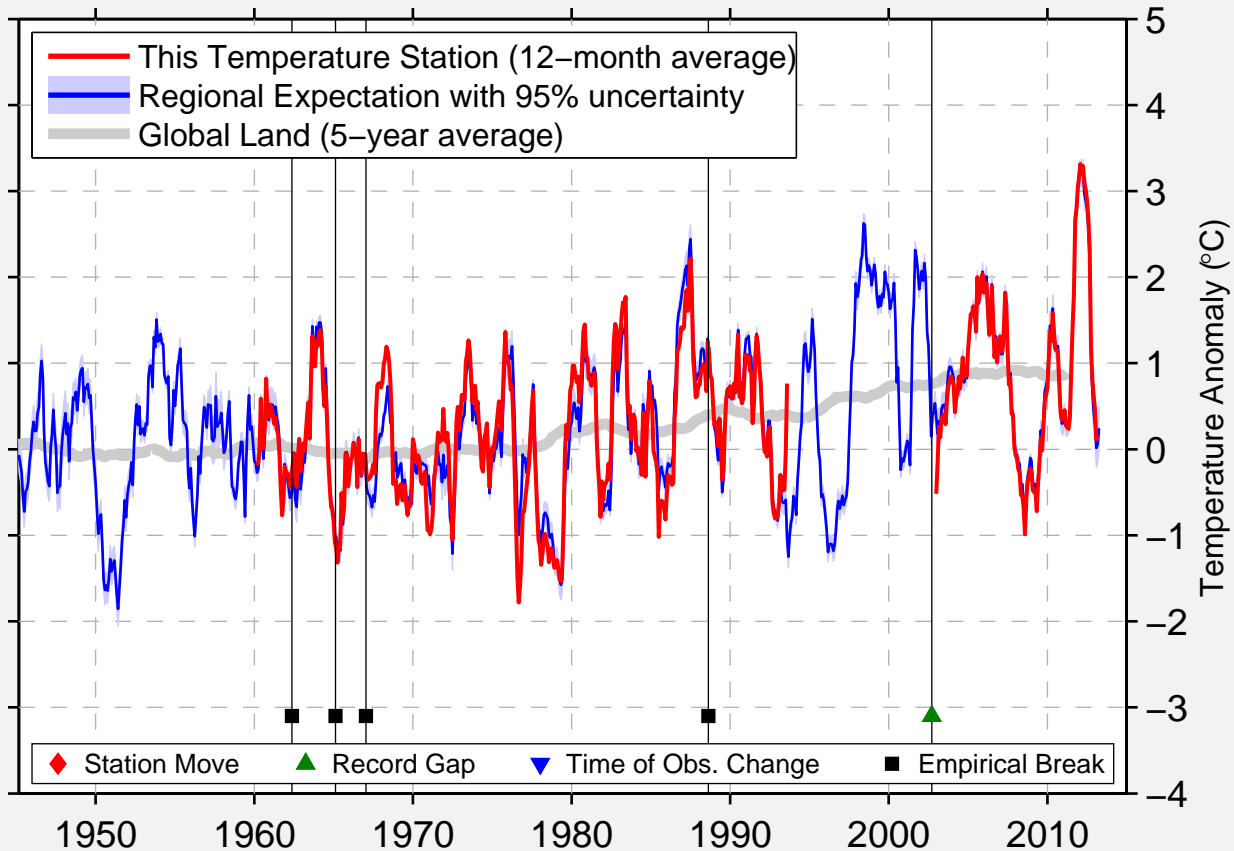

# DODGE

44.133 N, 91.551 W (United States)

Data Quality Controlled and Aligned at Breakpoints

Berkeley Earth