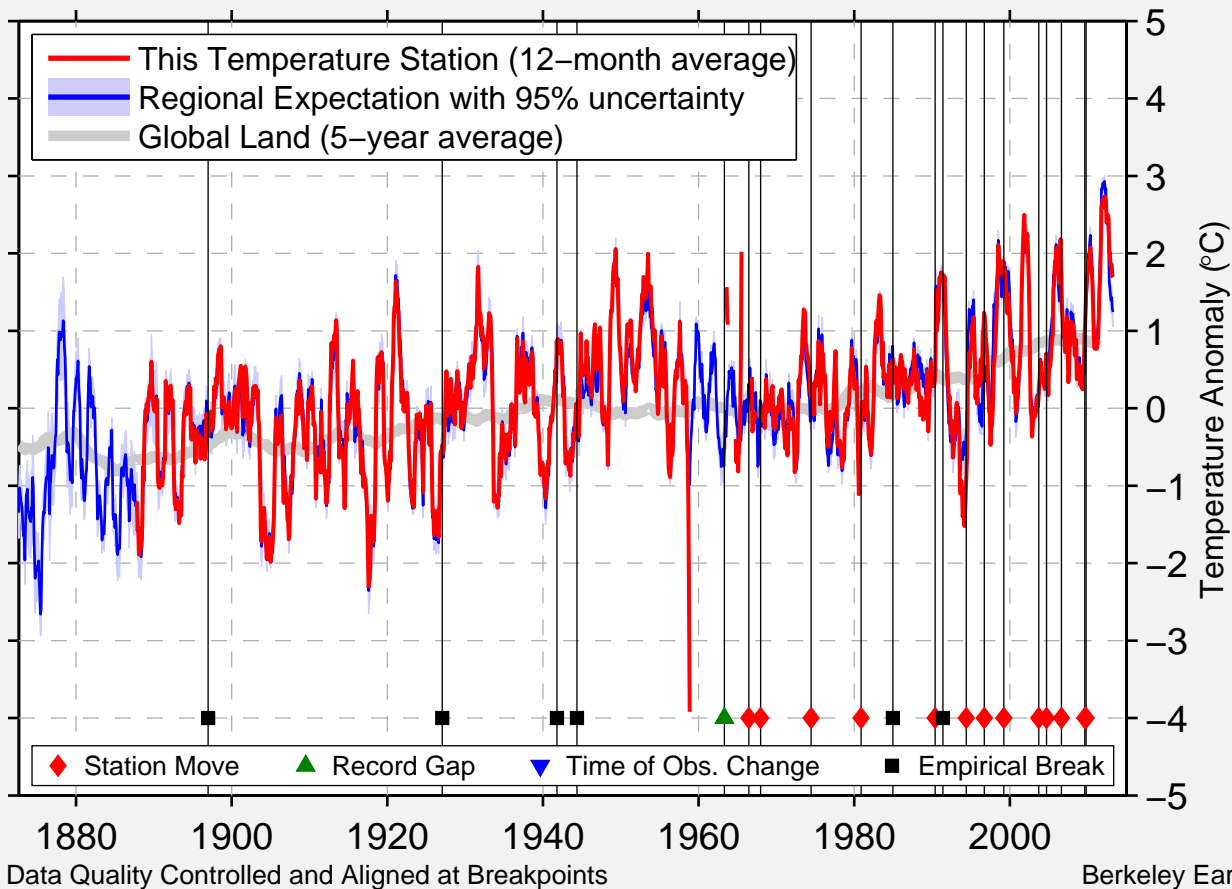

NORTHFIELD 3 SSE

44.119 N, 72.796 W (United States)

Data Quality Controlled and Aligned at Breakpoints

Berkeley Earth