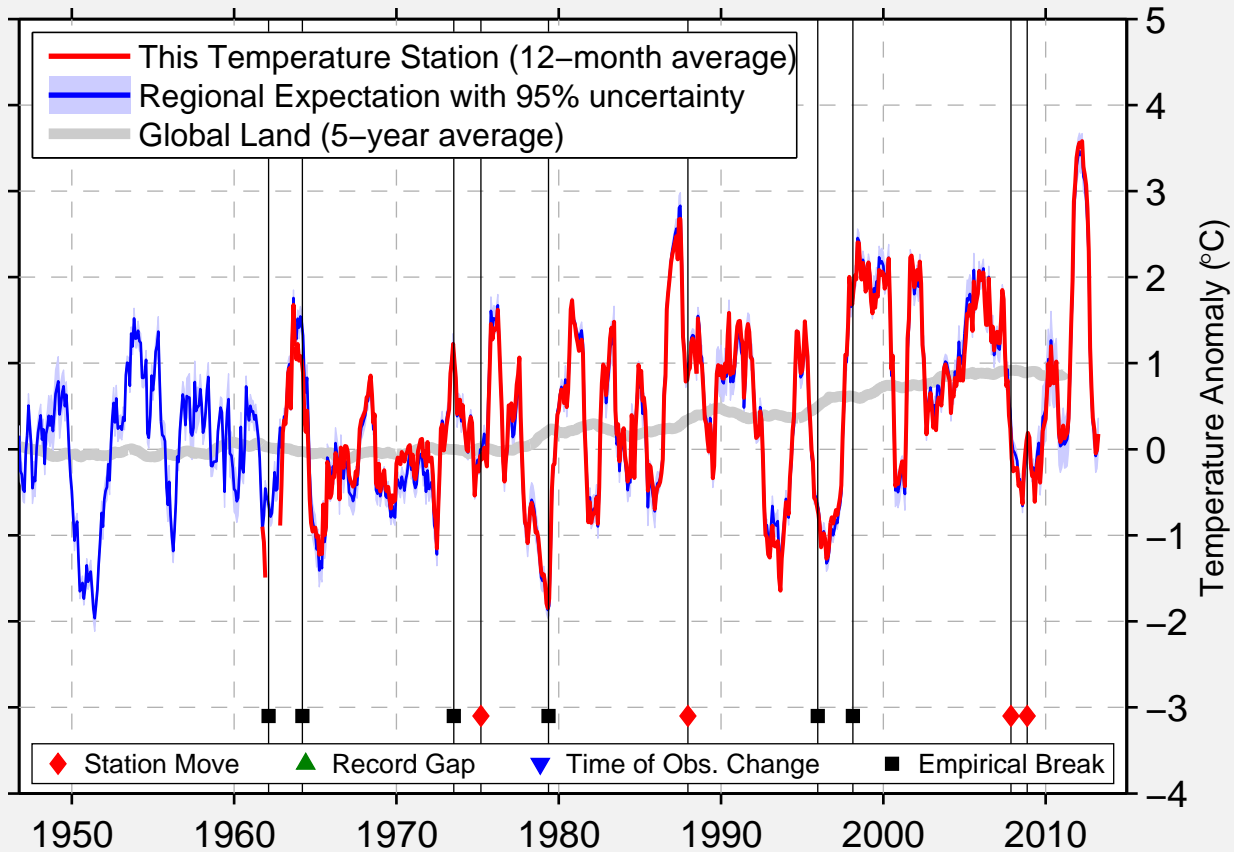

OWATONNA

44.098 N, 93.231 W (United States)

Data Quality Controlled and Aligned at Breakpoints

Berkeley Earth