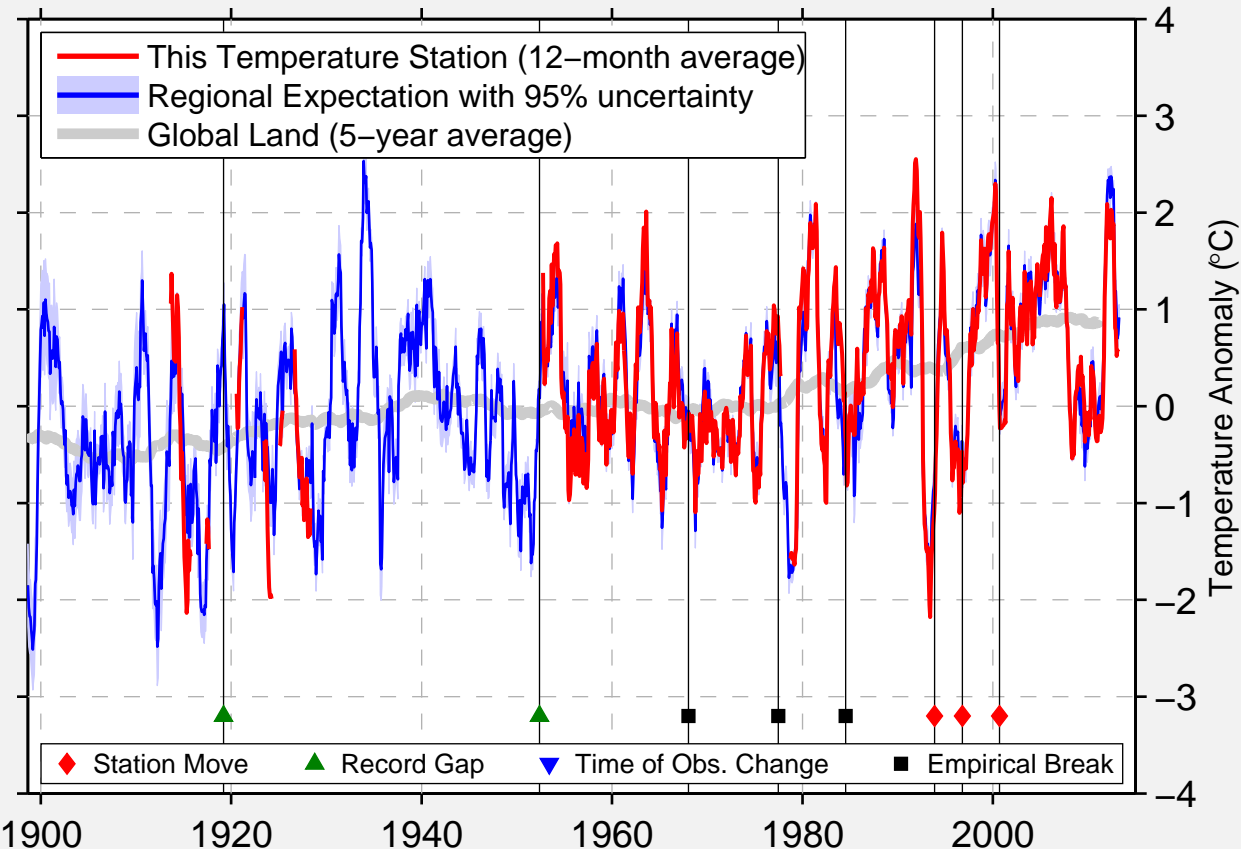

# UPTON

44.093 N, 104.611 W (United States)

Data Quality Controlled and Aligned at Breakpoints

Berkeley Earth