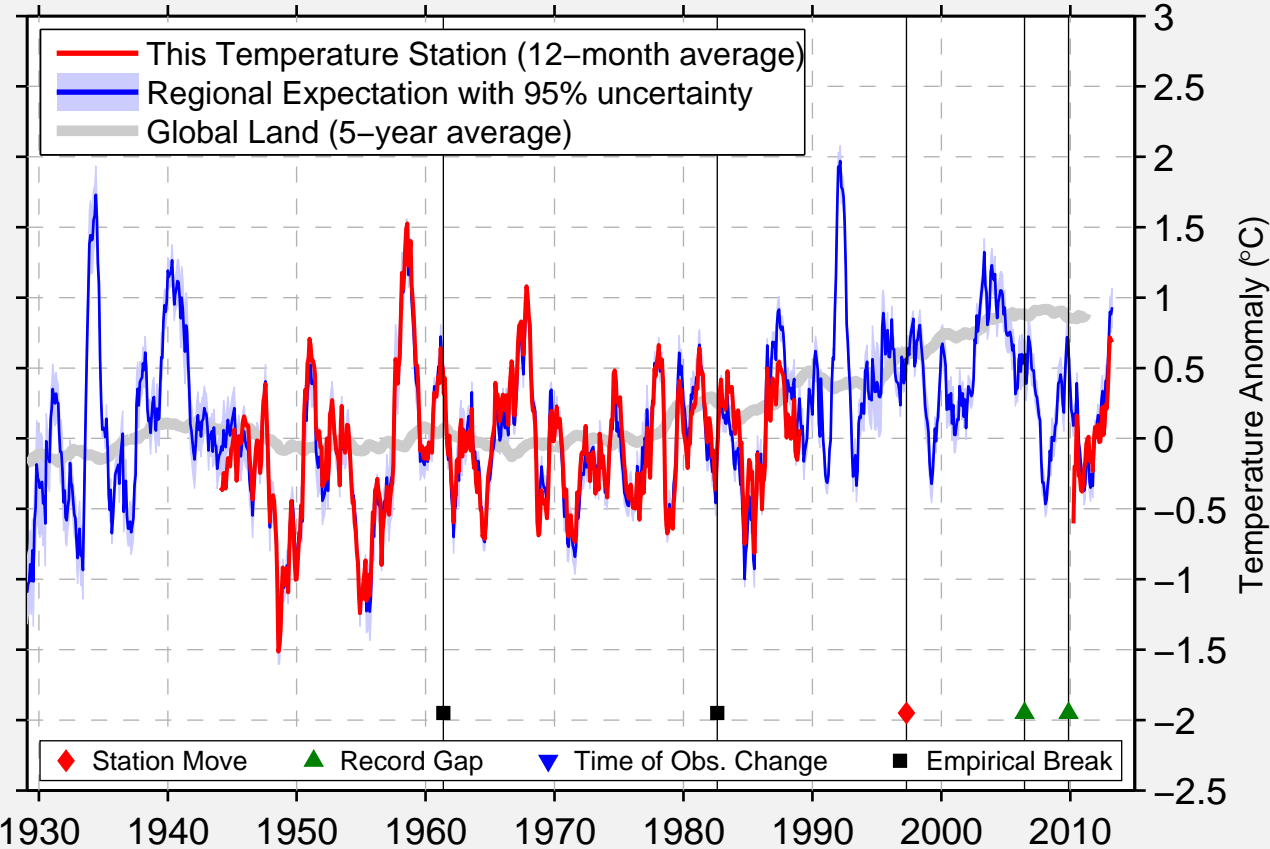

FERN RIDGE-VENETA

44.087 N, 123.331 W (United States)

— This Temperature Station (12-month average)
— Regional Expectation with 95% uncertainty
— Global Land (5-year average)

◆ Station Move ▲ Record Gap ▼ Time of Obs. Change ■ Empirical Break

Temperature Anomaly (°C)

Data Quality Controlled and Aligned at Breakpoints

Berkeley Earth