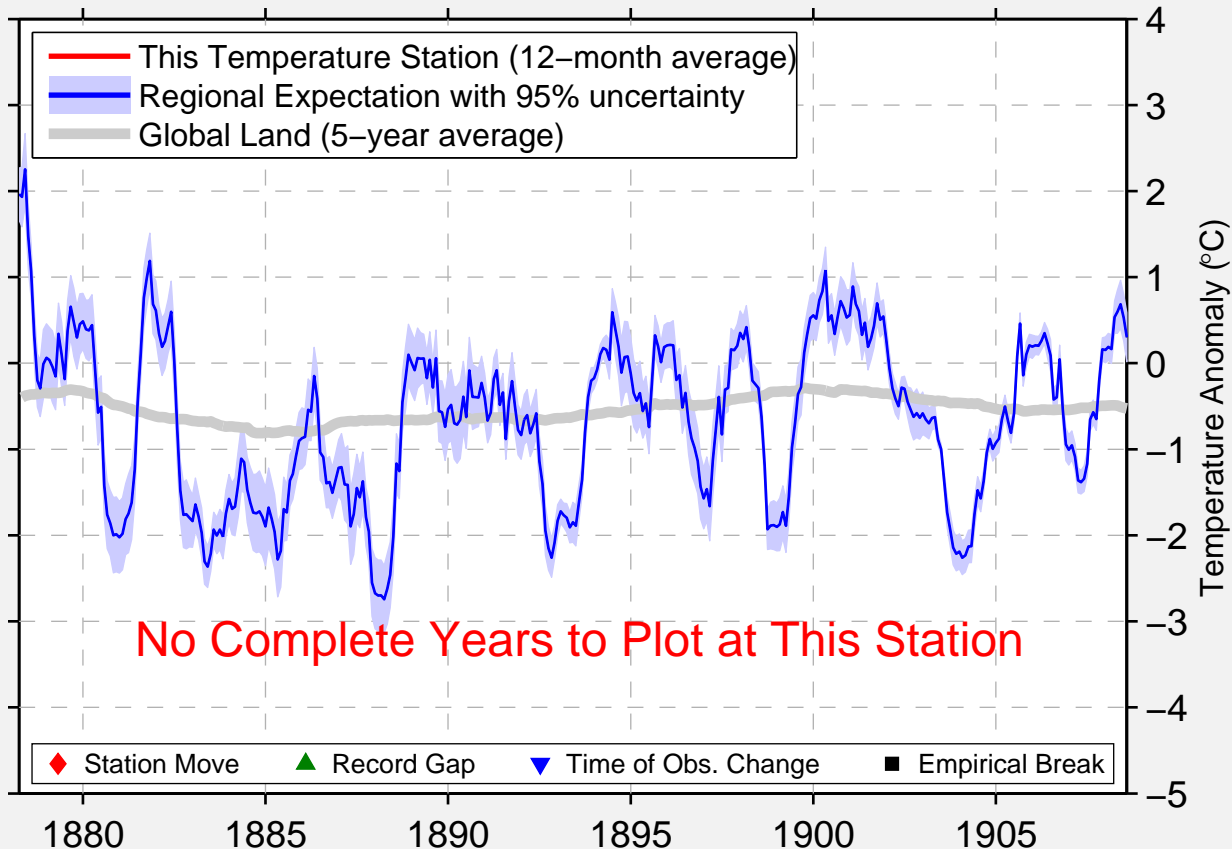

# ALMA CITY

44.083 N, 93.750 W (United States)

No Complete Years to Plot at This Station