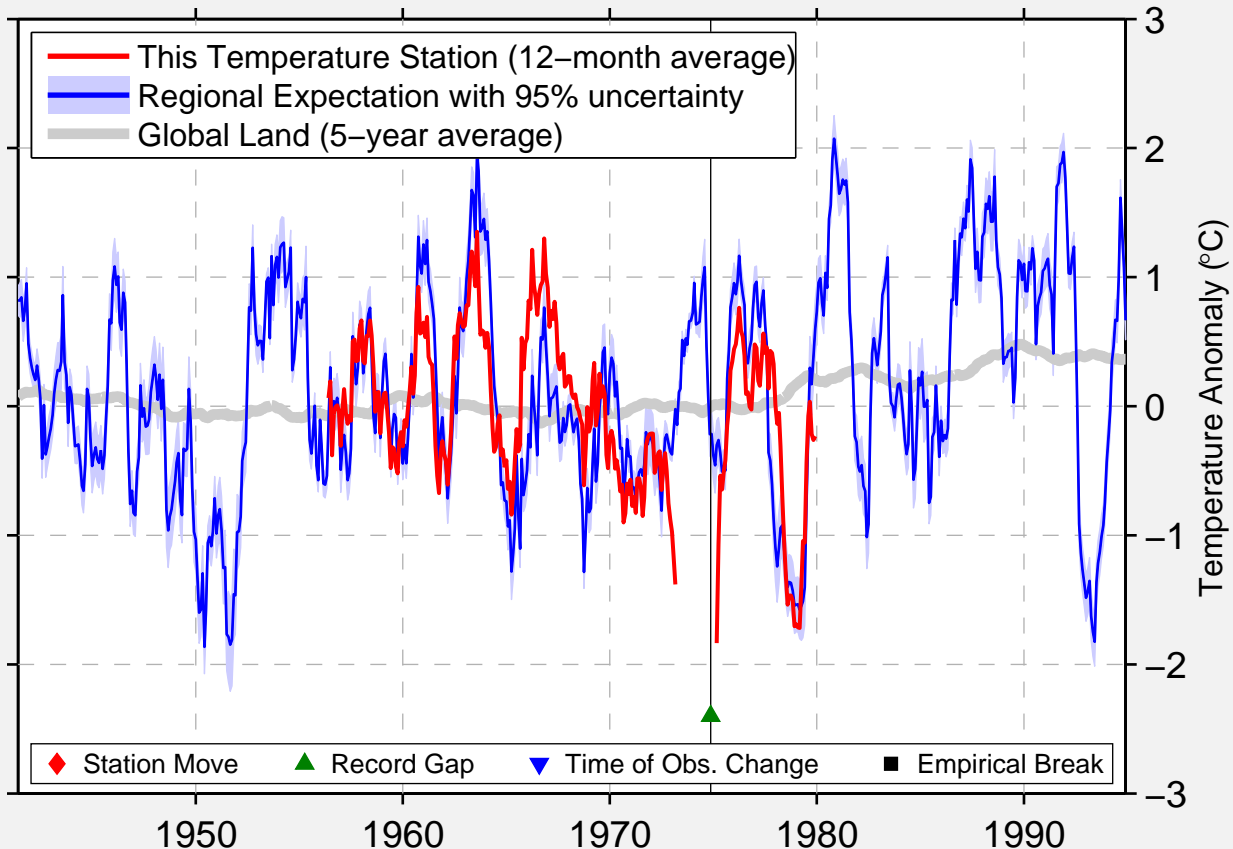

# DEERFIELD 4 NW

44.067 N, 103.900 W (United States)

Data Quality Controlled and Aligned at Breakpoints

Berkeley Earth