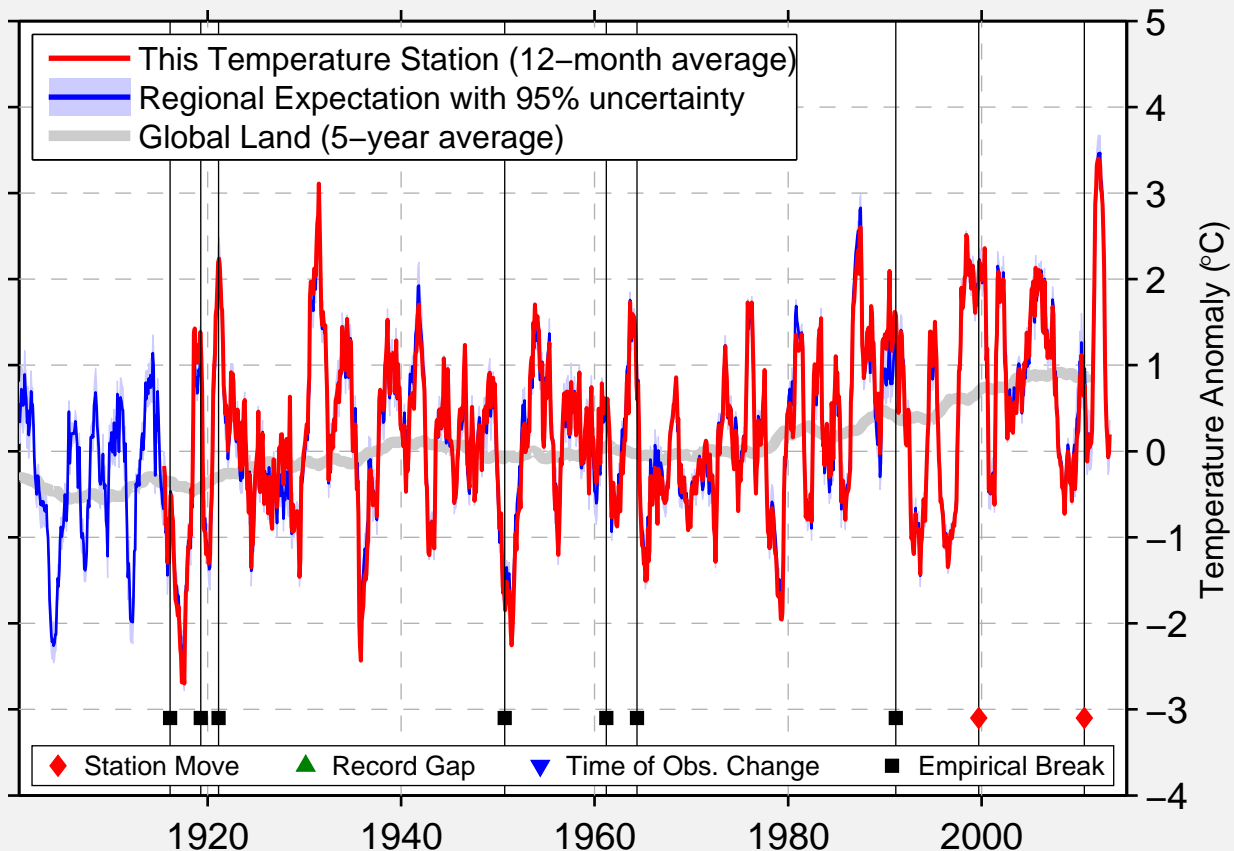

# WASECA EXP STATION

44.067 N, 93.517 W (United States)

Data Quality Controlled and Aligned at Breakpoints

Berkeley Earth