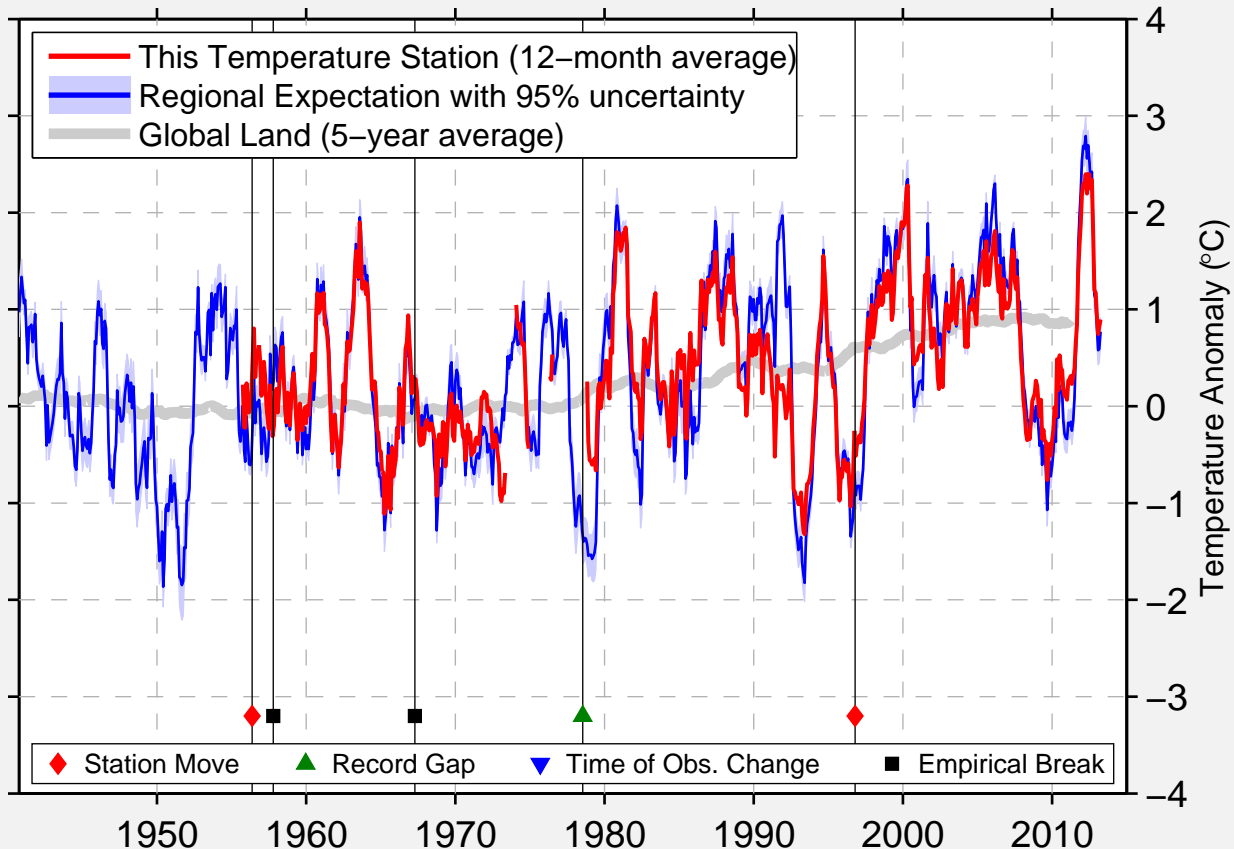

PACTOLA DAM

44.062 N, 103.482 W (United States)

Data Quality Controlled and Aligned at Breakpoints

Berkeley Earth