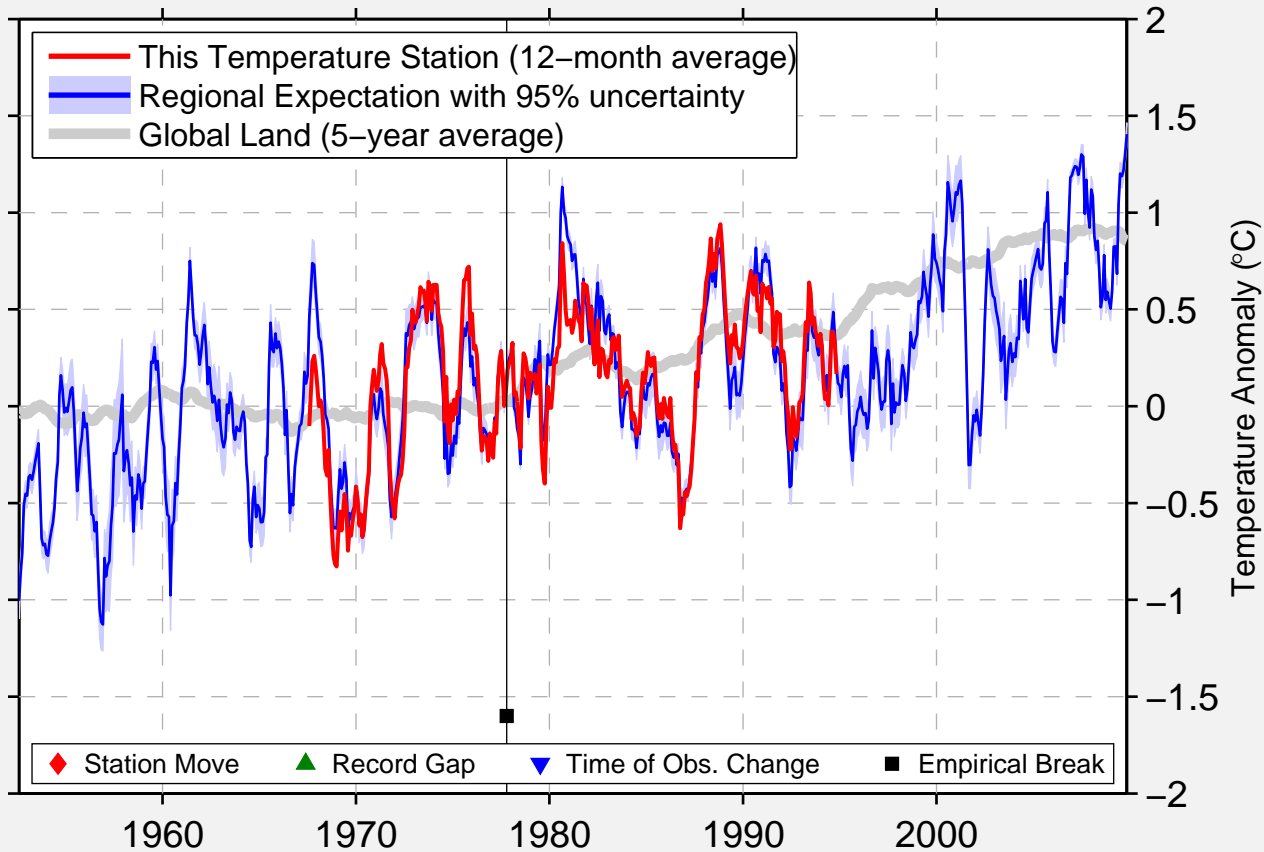

# MOUNT CRAWFORD FOREST HEADQUAR

34.704 S, 138.936 E (Australia)

Data Quality Controlled and Aligned at Breakpoints

Berkeley Earth