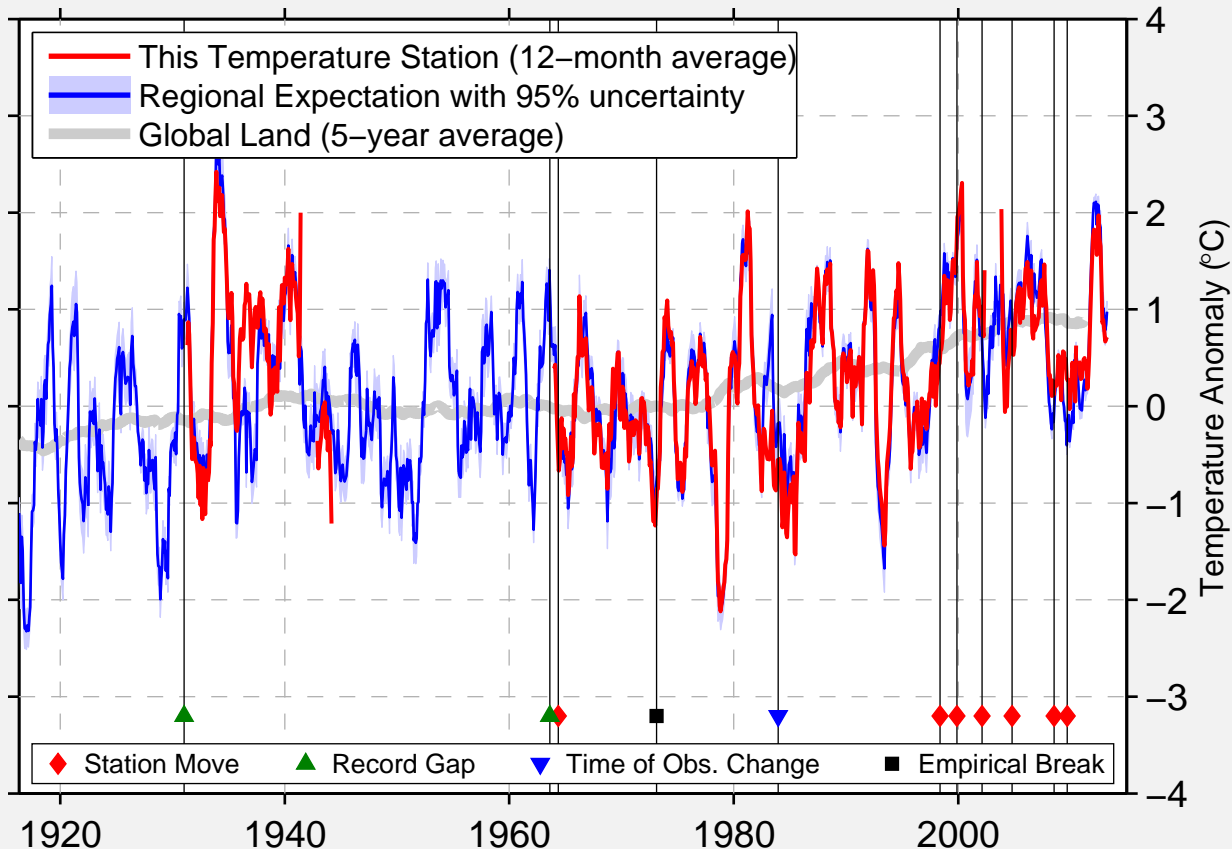

TEN SLEEP 4 NE

44.054 N, 107.416 W (United States)

Data Quality Controlled and Aligned at Breakpoints

Berkeley Earth