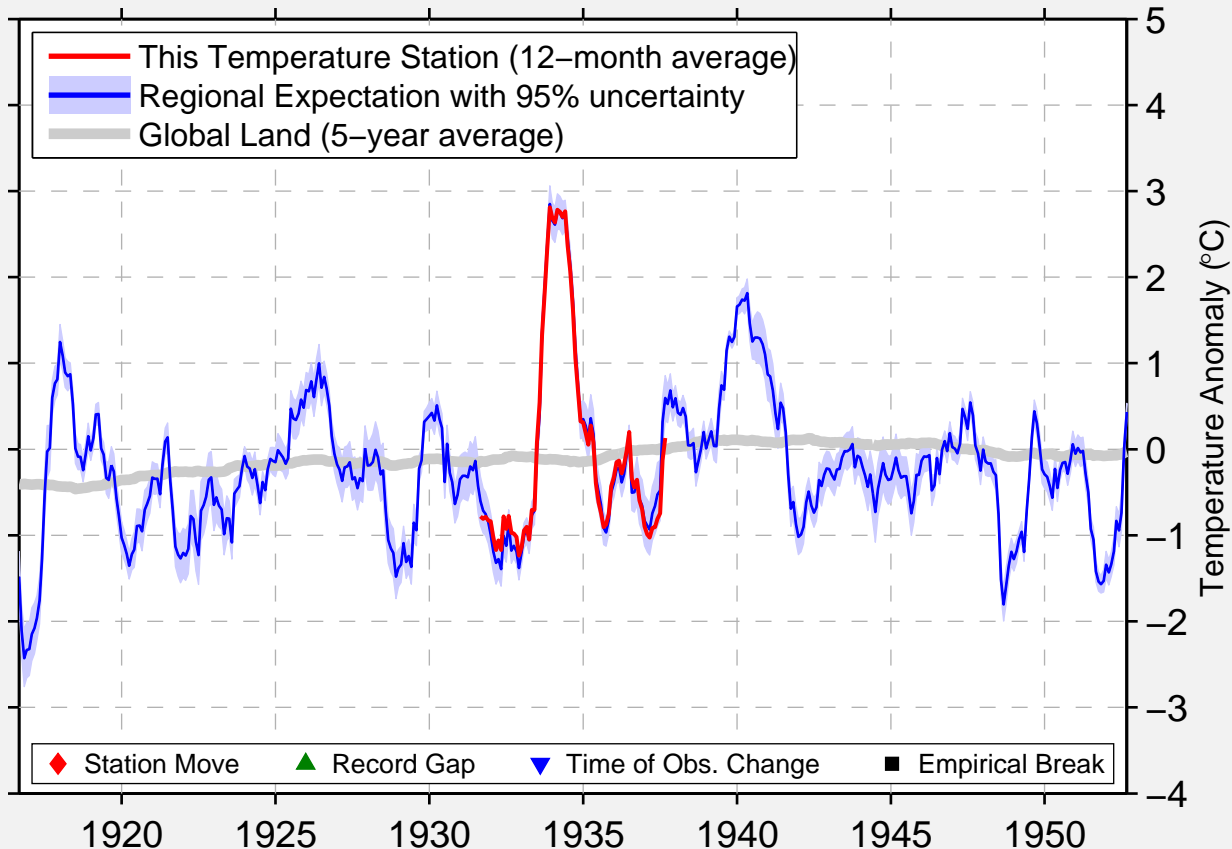

BAKERS RANCH

44.050 N, 114.467 W (United States)

Data Quality Controlled and Aligned at Breakpoints

Berkeley Earth