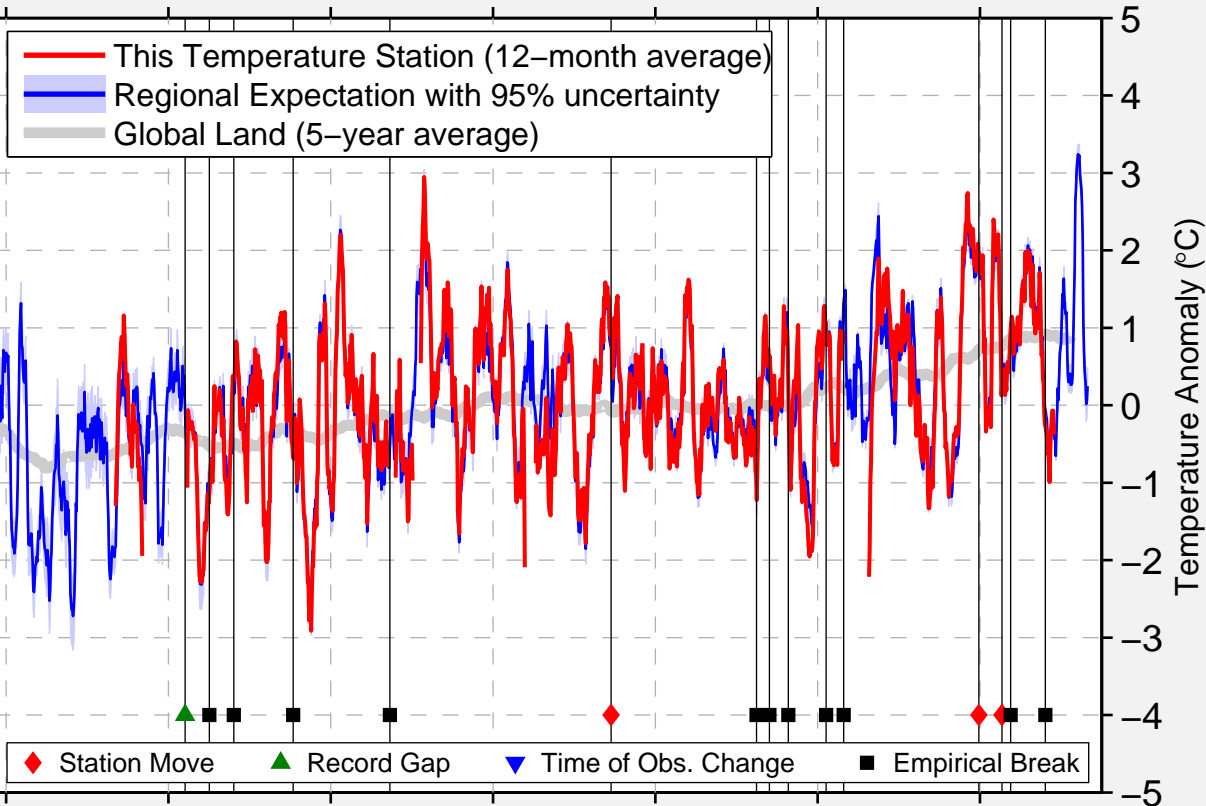

WINONA

44.042 N, 91.636 W (United States)

1880 1900 1920 1940 1960 1980 2000
Data Quality Controlled and Aligned at Breakpoints

Berkeley Earth