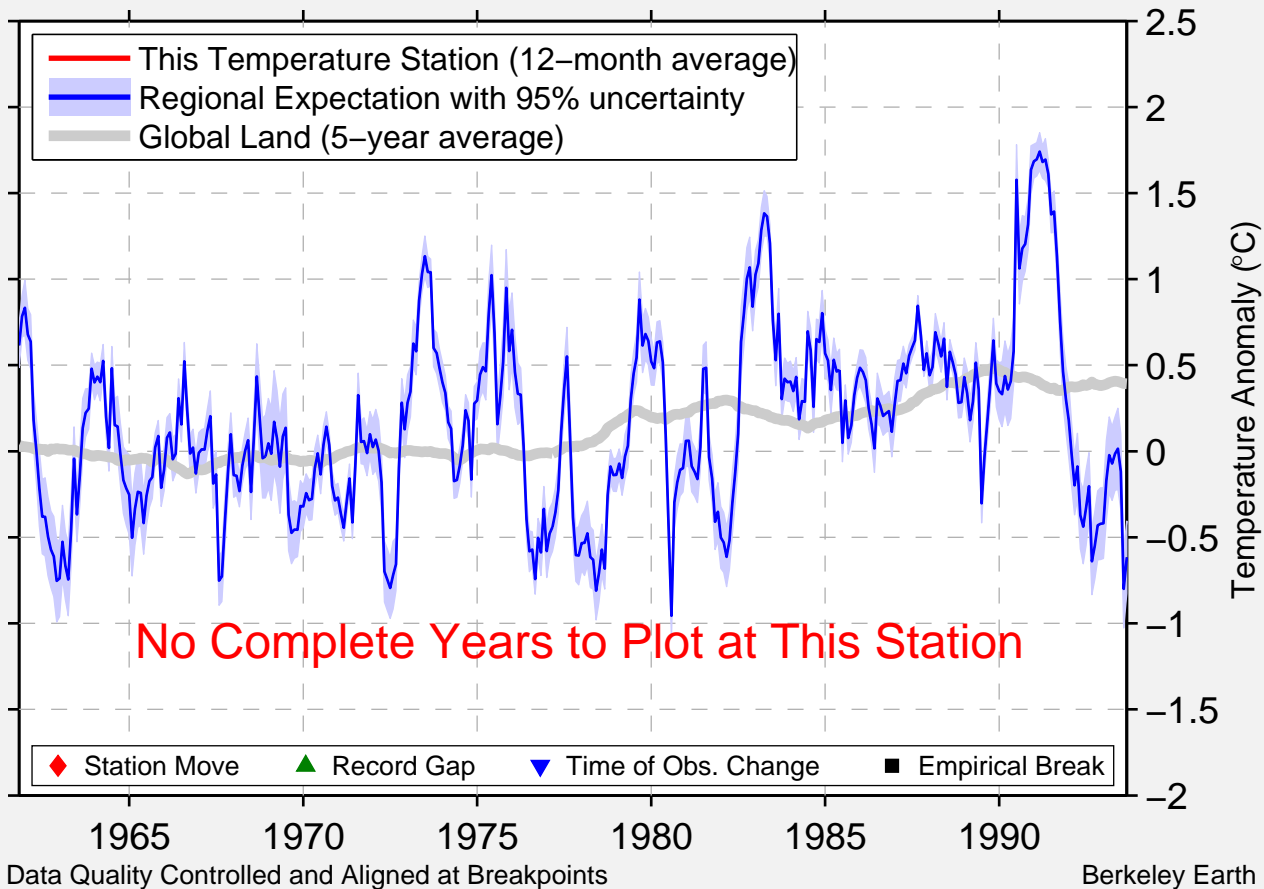

SCHROON RIVER 4 N

44.017 N, 73.700 W (United States)

No Complete Years to Plot at This Station

◆ Station Move ▲ Record Gap ▼ Time of Obs. Change ■ Empirical Break