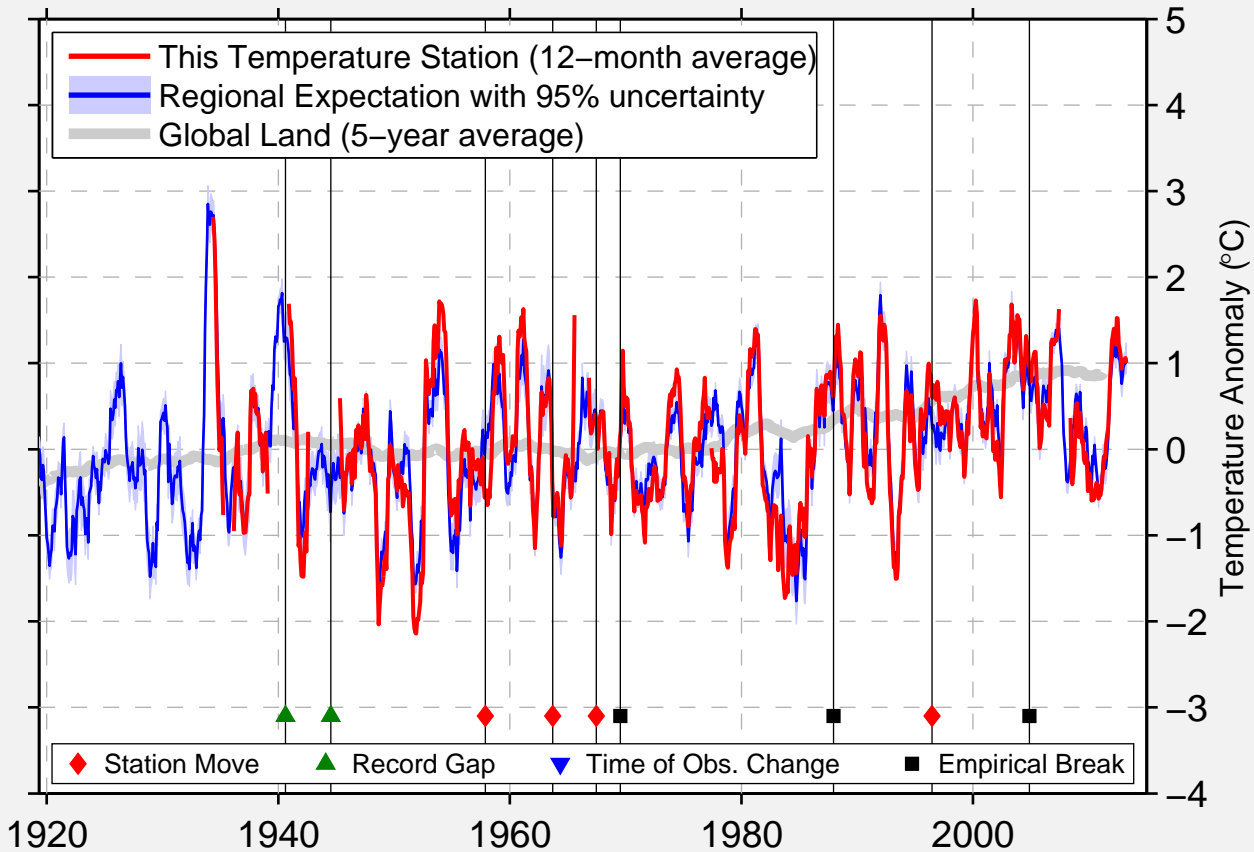

CHILLY BARTON FLAT

44.016 N, 113.812 W (United States)

1920 1940 1960 1980 2000
Data Quality Controlled and Aligned at Breakpoints

Berkeley Earth