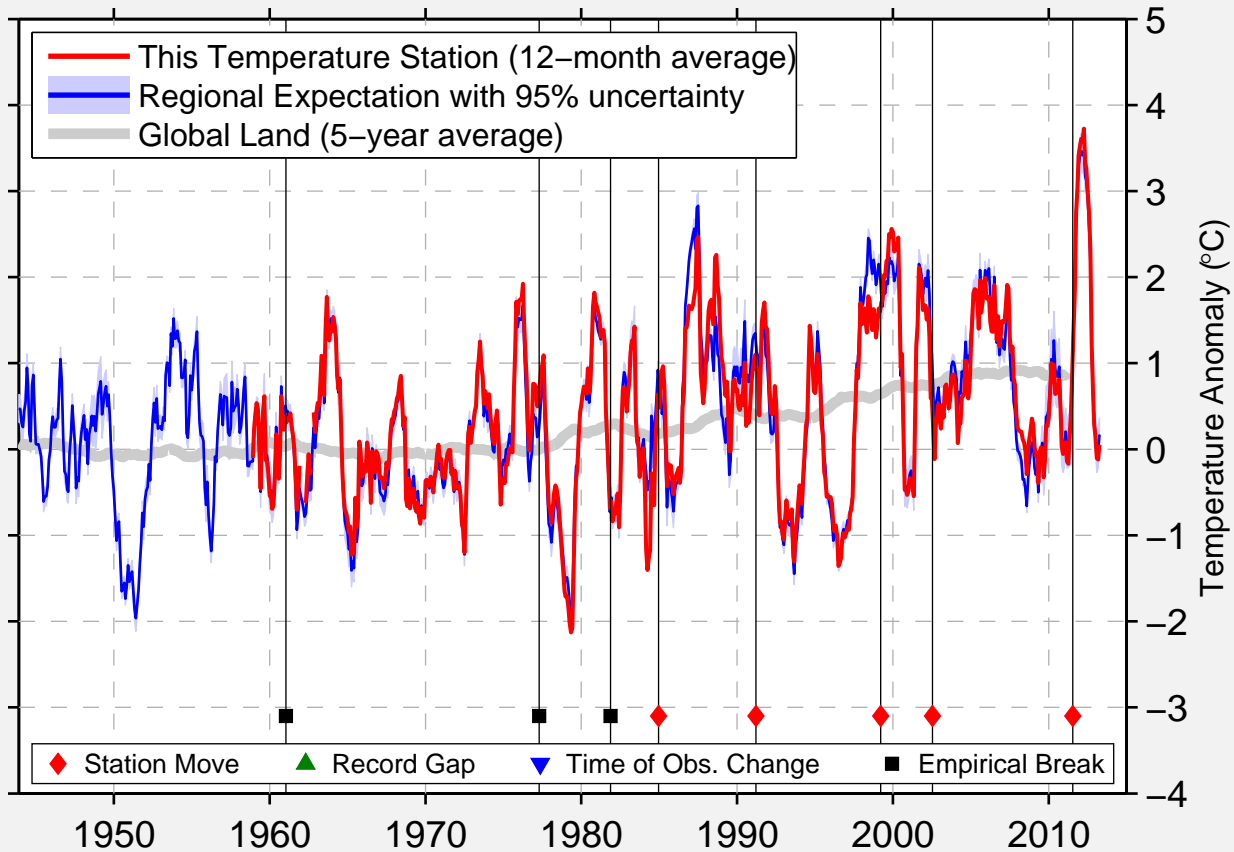

# ST JAMES FILT PLANT

43.990 N, 94.612 W (United States)

Data Quality Controlled and Aligned at Breakpoints

Berkeley Earth