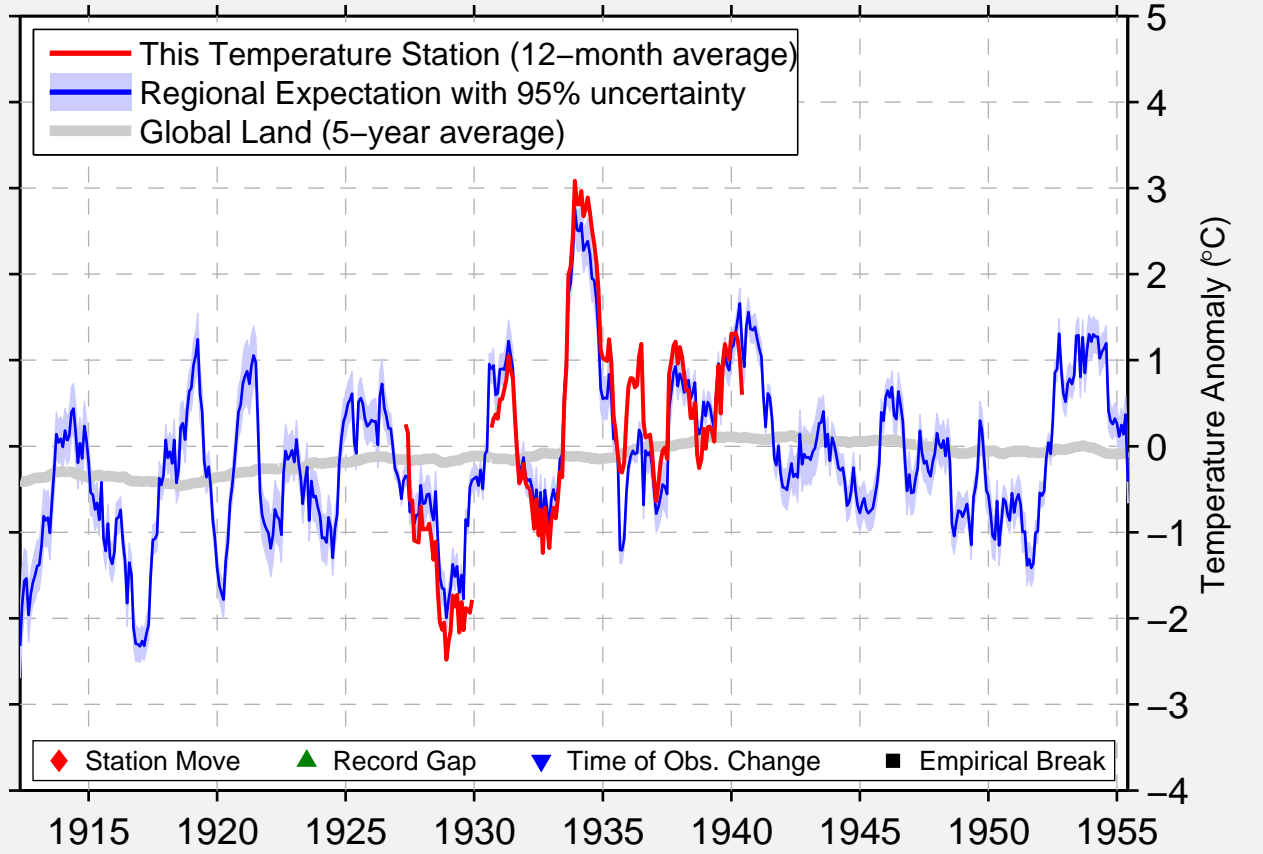

# TEN SLEEP NEAR

43.983 N, 107.600 W (United States)

Data Quality Controlled and Aligned at Breakpoints

Berkeley Earth