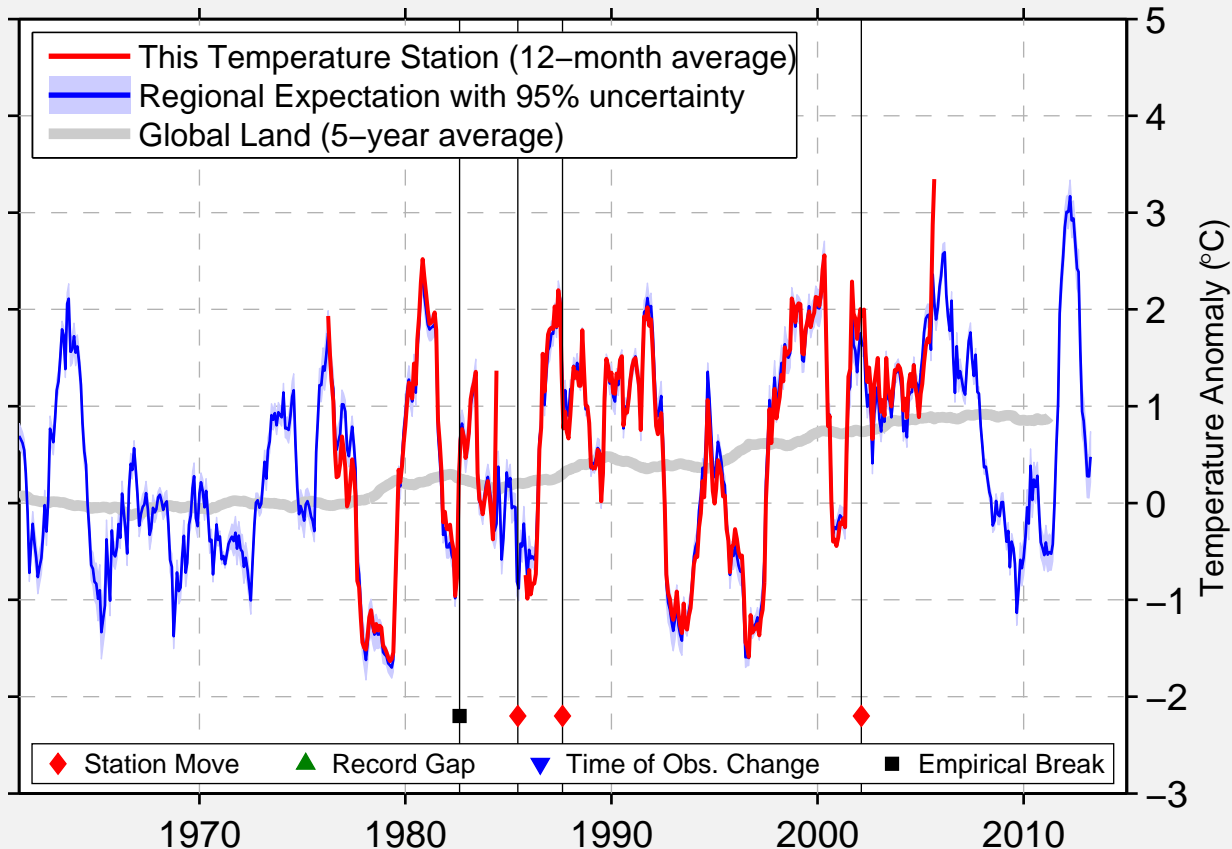

PRESHO 7 NW

43.975 N, 100.167 W (United States)

Data Quality Controlled and Aligned at Breakpoints

Berkeley Earth