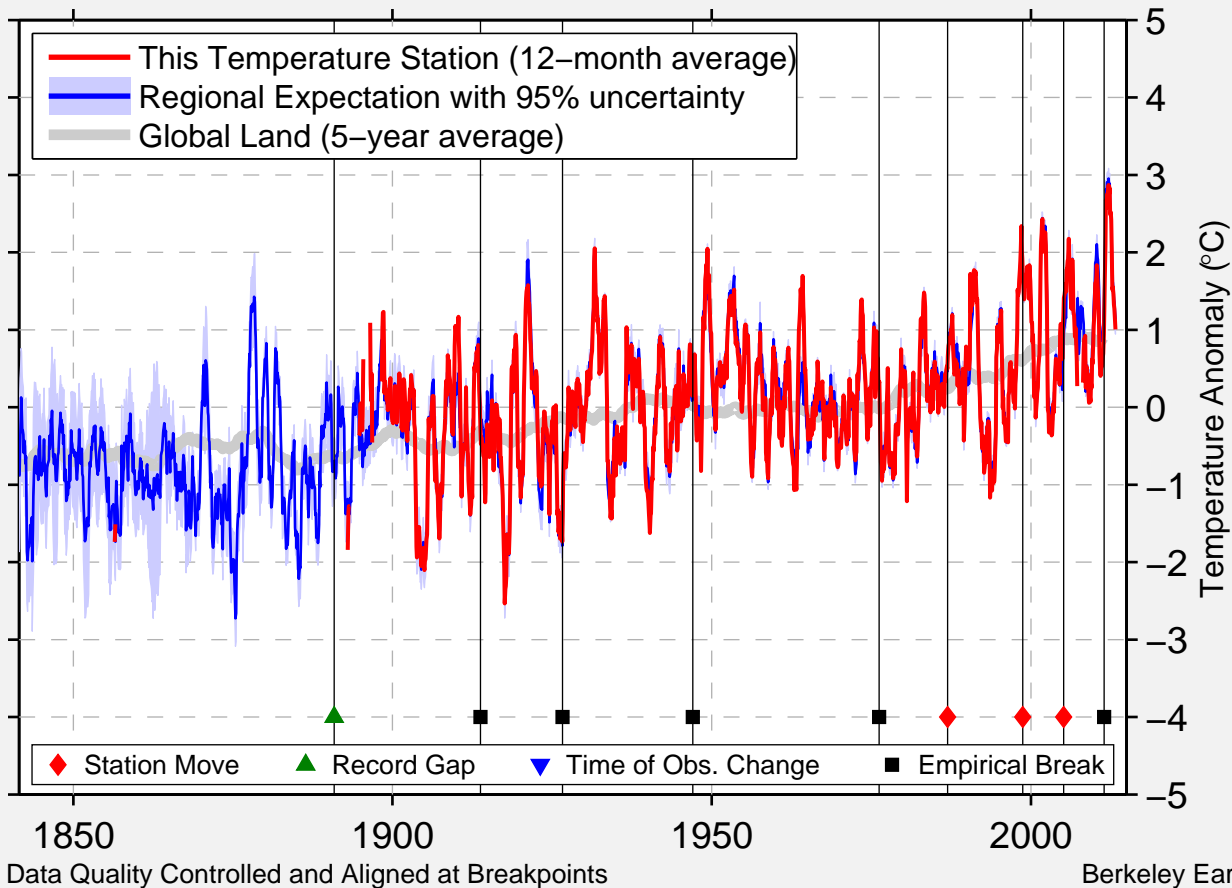

WATERTOWN

43.971 N, 75.870 W (United States)

Data Quality Controlled and Aligned at Breakpoints

Berkeley Earth